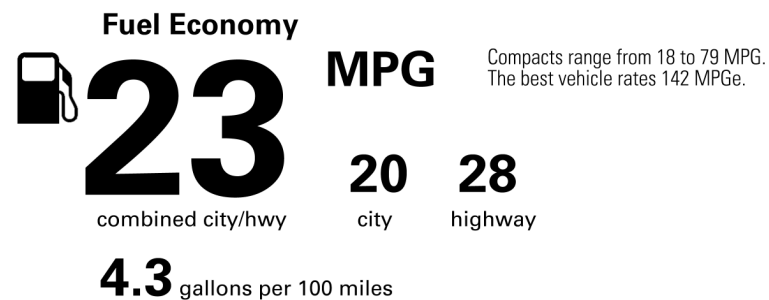

\$43,200.00

Not Original - Copy

Created on 2022-04-05 17:59:59 (UTC)

EPA DOT Fuel Economy and Environment

Gasoline Vehicle

You spend \$3,000 more in fuel costs over 5 years compared to the average new vehicle.