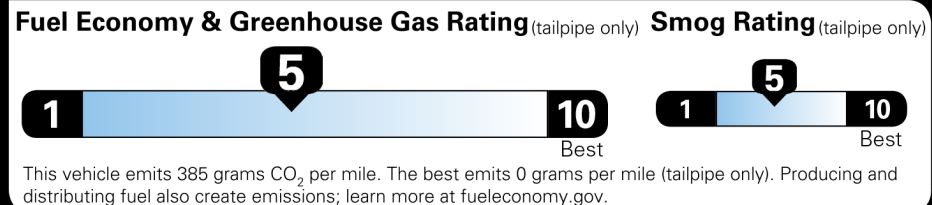

You spend $3,000 more in fuel costs over 5 years compared to the average new vehicle.

Annual fuel cost $1,900