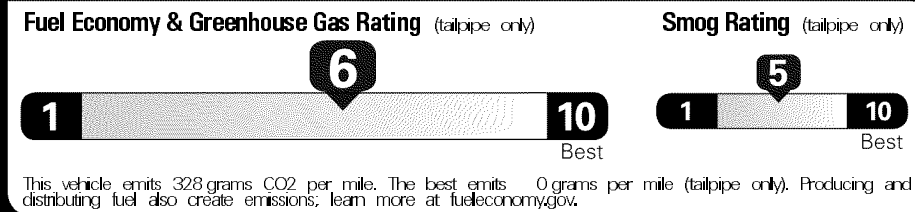

MANUFACTURER'S SUGGESTED RETAIL PRICE **$26,975.00**

OPTIONAL EQUIPMENT

FE	50 State Emissions	
PC	Special Color	395.00
3F	TRD Air Filter	75.00
EF	Rear Bumper Applique	69.00
R7	Rear Spoiler	399.00

Original - Copy

Printed on 2017-11-03 06:27:11 (UTC)

EPA DOT Fuel Economy and Environment

Gasoline Vehicle

Fuel Economy
27 MPG Minicompacts range from 13 to 112 MPG. The best vehicle rates 119 MPGe.
24 32
combined city/hwy city highway
3.7 gallons per 100 miles

You spend $ 750
more in fuel costs over 5 years compared to the average new vehicle.

Annual fuel cost $ 1,550

Actual results will vary for many reasons, including driving conditions and how you drive and maintain your vehicle. The average new vehicle gets 26 MPG and costs $7,000 to fuel over 5 years. Cost estimates are based on 15,000 miles per year at $2.80 per gallon. MPGe is miles per gasoline gallon equivalent. Vehicle emissions are a significant cause of climate change and smog.

fueleconomy.gov
Calculate personalized estimates and compare vehicles

DELIVERY, PROCESSING AND HANDLING FEE 895.00

TOTAL $28,808.00

The New Vehicle Limited Warranty provides 3-year/36,000 mile basic coverage, 5-year/60,000 mile powertrain coverage, plus 5-year/unlimited mile corrosion perforation coverage. See Warranty and Maintenance Guide for details. An extended service contract may be available for the vehicle. Ask dealer for details. Manufacturer's suggested retail price includes manufacturer's recommended pre-delivery service. Gasoline, license and title fees, applicable federal, state and local taxes and dealer and distributor installed options and accessories are not included in the manufacturer's suggested retail price.

ToyotaCare, which covers normal factory scheduled maintenance for two years or 25,000 miles, whichever occurs first, is included as part of the sales price of the vehicle for qualifying buyers. See participating dealer for eligibility and coverage details.

Delivered by Truck to: 04554
JOHN ELWAY'S CROWN TOYOTA
1201 KETTERING DRIVE
ONTARIO CA91761