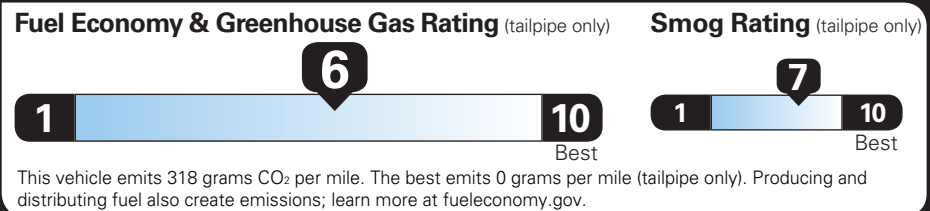

EPA DOT Fuel Economy and Environment

Gasoline Vehicle

Fuel Economy

28 MPG Small SUVs range from 14 to 129 MPG. The best vehicle rates 142 MPGe.

26 city **31** highway

3.6 gallons per 100 miles

You save $250

in fuel costs over 5 years

compared to the average new vehicle.

G G N

Annual fuel COST $1,250