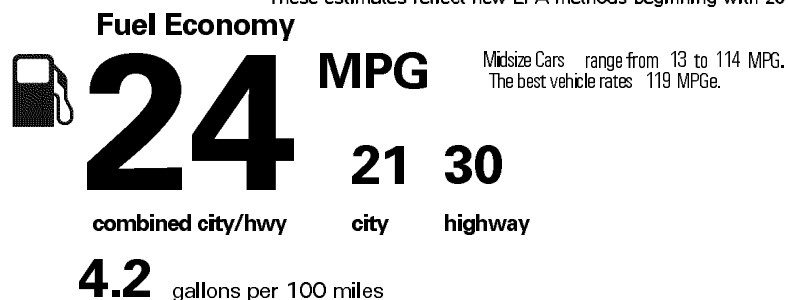

\$38,900.00

Not Original - Copy

Created on 2016-11-10 08:42:15 (UTC)

EPA DOT Fuel Economy and Environment

Gasoline Vehicle

These estimates reflect new EPA methods beginning with 2017 models.

You spend \$ 750
 more in fuel costs over 5 years compared to the average new vehicle.