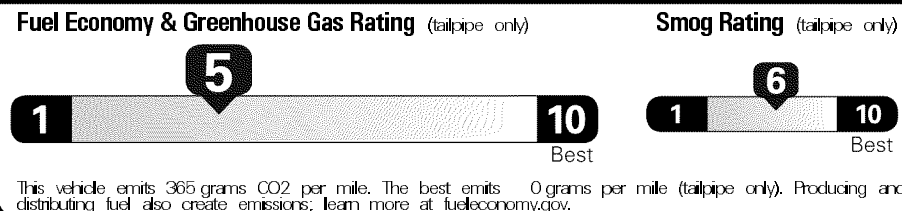

You spend $ 750
more in fuel costs over 5 years compared to the average new vehicle.

Annual fuel cost $ 1,550