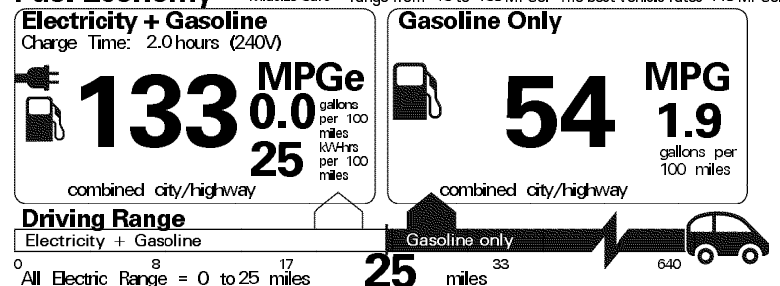

This vehicle has not been rated by the government for overall vehicle score, frontal crash, side crash or rollover risk.

Star ratings range from 1 to 5 stars (★★★★★) with 5 being the highest.  
 Source: National Highway Traffic Safety Administration (NHTSA)  
[www.safercar.gov](http://www.safercar.gov) or 1-888-327-4236

**EPA DOT Fuel Economy and Environment**

**Fuel Economy** Midsize Cars range from 13 to 136MPGe. The best vehicle rates 119MPGe.

**You save \$4,000**  
in fuel costs over 5 years compared to the average new vehicle.