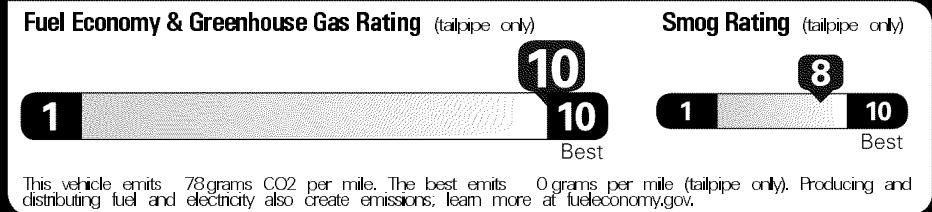

You save $4,000
in fuel costs over 5 years compared to the average new vehicle.

Annual fuel cost $600