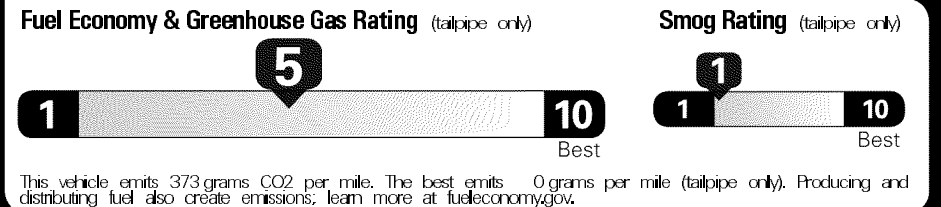

1. **EXTERIOR**
2. Heated Ext Mirrors
   - Automatic Projector-Beam LED Headlights
   - LED DRLs, Foglights & Taillights
   - Chrome-Tipped Dual Exhaust
   - Rear Spoiler
   - Underbody Aerodynamic Panels

1. **INTERIOR**
2. Audio - 7" Touch Screen, 8 Speakers, HandsFree Bluetooth Phone/Music, USB Media/Charge Port
   - Android Auto & Apple CarPlay Compatible
   - Heated Fr Seats w/Leather trim
   - Folding Rear Seat
   - Analog Tach w/Programmable Rev Indicator
   - 4.2" TFT MID
   - Dual Zone A/C
   - Smart Key System w/Push Button Start
   - Carpeted Floor Mats
   - ***Full Tank of Gas***

MANUFACTURER'S SUGGESTED RETAIL PRICE $30,190.00

1. **OPTIONAL EQUIPMENT**
2. FE 50 State Emissions
   - PC Special Color 425.00
   - TR TRD Handling Package 1,270.00
   - Includes Sachs dampers, red Brembo Pwr-asst ventilated disc brakes, rear TRD emblem
   - WL Wheel Locks 65.00

Original - Copy

Created on 2020-05-07 04:54:55 (UTC)

EPA DOT Fuel Economy and Environment

Gasoline Vehicle

Fuel Economy

24 MPG Minicompacts range from 13 to 31 MPG. The best vehicle rates 136 MPGe.

combined city/hwy **21** city **28** highway

4.2 gallons per 100 miles

You spend $2,750 more in fuel costs over 5 years compared to the average new vehicle.

Annual fuel cost $2,050

Actual results will vary for many reasons, including driving conditions and how you drive and maintain your vehicle. The average new vehicle gets 27 MPG and costs $7,500 to fuel over 5 years. Cost estimates are based on 15,000 miles per year at $3.25 per gallon. MPGe is miles per gasoline gallon equivalent. Vehicle emissions are a significant cause of climate change and smog.

fueleconomy.gov
Calculate personalized estimates and compare vehicles

DELIVERY, PROCESSING AND HANDLING FEE 955.00

TOTAL $32,905.00

The New Vehicle Limited Warranty provides 3-year/36,000 mile basic coverage, 5-year/60,000 mile powertrain coverage, plus 5-year/unlimited mile corrosion perforation coverage. See Warranty and Maintenance Guide for details. An extended service contract may be available for the vehicle. Ask dealer for details. Manufacturer's suggested retail price includes manufacturer's recommended pre-delivery service. Gasoline, license and title fees, applicable federal, state and local taxes and dealer and distributor installed options and accessories are not included in the manufacturer's suggested retail price.

ToyotaCare, which covers normal factory scheduled maintenance for two years or 25,000 miles, whichever occurs first, is included as part of the sales price of the vehicle for qualifying buyers. See participating dealer for eligibility and coverage details.

Delivered by Truck to: 04487
AMMAAR'S TOYOTA VACAVILLE
500 ORANGE DR
VACAVILLE CA95687