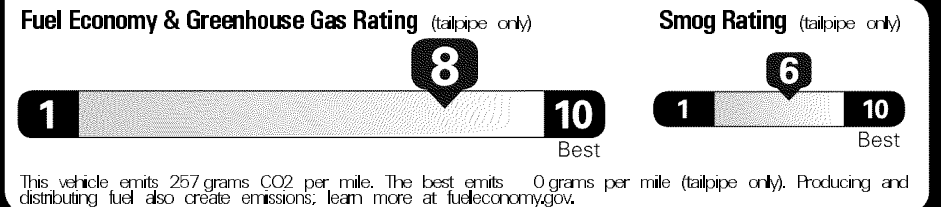

1. **EXTERIOR**
2. Sport Mesh Gray Metallic Front Grille
   - LED Headlights w/Accent & DRL
   - LED tail & stop lights
   - Color-Keyed Heated Power Outside Mirrors with Integrated Turn Signal Indicators
   - Color-Keyed Rear Spoiler
   - Single Exhaust w/Dual Chrome Tips
   - Color-Keyed Roof-Mntd Shark-Fin Antenna

1. **INTERIOR**
2. Premium Sport Seats with 6-Way Adjust Dr & 4-Way Adjust Passenger Seat
   - Audio, 8" Touch Screen, 6 Speakers, HandsFree Bluetooth, USB Media Port, 1 USB Charge Port
   - Siri Eyes Free, Apple CarPlay Compatible
   - 4.2-in Color TFT Multi-Info Display
   - Leather Steering Wheel
   - Auto Climate Control w/ Push Btn Cntrls
   - ***Full Tank of Gas***

MANUFACTURER'S SUGGESTED RETAIL PRICE $22,050.00

OPTIONAL EQUIPMENT

FE	50 State Emissions	
3Z	First Aid Kit	30.00
CF	Carpet Mat Package	249.00
EF	Rear Bumper Protector	79.00
WL	Alloy Wheel Locks	67.00

Not Original - Copy

Created on 2020-05-23 06:17:31 (UTC)

EPA DOT Fuel Economy and Environment

Gasoline Vehicle

Fuel Economy

34 MPG
combined city/hwy

31 city 40 highway

2.9 gallons per 100 miles

Compacts range from 14 to 113 MPG. The best vehicle rates 136 MPGe.

You save $1,500
in fuel costs over 5 years compared to the average new vehicle.

Annual fuel cost $1,200

Actual results will vary for many reasons, including driving conditions and how you drive and maintain your vehicle. The average new vehicle gets 27 MPG and costs $7,500 to fuel over 5 years. Cost estimates are based on 15,000 miles per year at $2.70 per gallon. MPGe is miles per gasoline gallon equivalent. Vehicle emissions are a significant cause of climate change and smog.

fueleconomy.gov
Calculate personalized estimates and compare vehicles

DELIVERY, PROCESSING AND HANDLING FEE 955.00

TOTAL $23,430.00

The New Vehicle Limited Warranty provides 3-year/36,000 mile basic coverage, 5-year/60,000 mile powertrain coverage, plus 5-year/unlimited mile corrosion perforation coverage. See Warranty and Maintenance Guide for details. An extended service contract may be available for the vehicle. Ask dealer for details. Manufacturer's suggested retail price includes manufacturer's recommended pre-delivery service. Gasoline, license and title fees, applicable federal, state and local taxes and dealer and distributor installed options and accessories are not included in the manufacturer's suggested retail price.

ToyotaCare, which covers normal factory scheduled maintenance for two years or 25,000 miles, whichever occurs first, is included as part of the sales price of the vehicle for qualifying buyers. See participating dealer for eligibility and coverage details.

Delivered by Truck to: 02050
AVONDALE TOYOTA
10005 WEST PAPAGO FRWY.
AVONDALE AZ85323