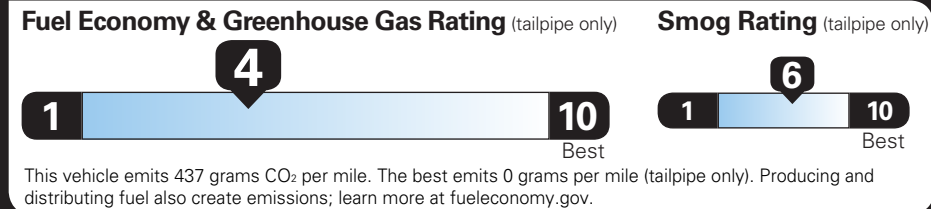

TOTAL OPTIONS	\$1,475.00
TOTAL VEHICLE & OPTIONS	\$54,170.00
DESTINATION CHARGE	995.00

TOTAL VEHICLE PRICE* \$55,165.00

EPA DOT Fuel Economy and Environment

Gasoline Vehicle

Fuel Economy
20 MPG combined city/hwy
 18 MPG city
 25 MPG highway
 5.0 gallons per 100 miles

Small SUVs range from 18 to 120 MPG. The best vehicle rates 136 MPGe.

You spend \$2,500 more in fuel costs over 5 years compared to the average new vehicle.

Annual fuel cost \$2,000

Actual results will vary for many reasons, including driving conditions and how you drive and maintain your vehicle. The average new vehicle gets 27 MPG and costs \$7,500 to fuel over 5 years. Cost estimates are based on 15,000 miles per year at \$2.70 per gallon. MPGe is miles per gasoline gallon equivalent. Vehicle emissions are a significant cause of climate change and smog.