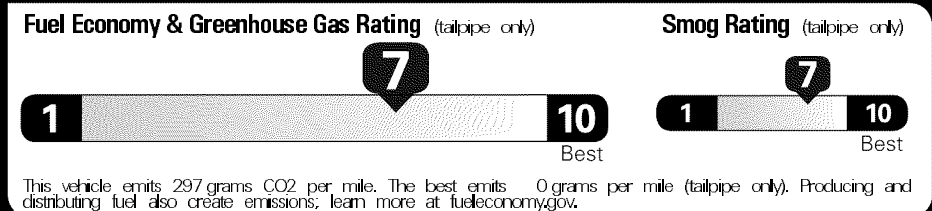

1. **EXTERIOR**
2. Automatic Proj-Beam Halogen Headlamps
   - LED Tail Lamps & Daytime Running Lights
   - Var Intermittent Front Windshield Wipers
   - Rear Window Wiper; Chrome Tipped Exhaust
   - Color-Keyed Heated Pwr Folding Exterior Mirrors w/LED Turn Signal Indicators
   - Shark Fin Antenna; Color-Keyed Aero Kit

1. **INTERIOR**
2. 7" Touch-Screen Display Audio, AM/FM/HD Radio, 6 Spkrs, AUX/USB Ports w/iPod Connect,Hands-Free Phone & Music Stream Via Bluetooth, & Voice Recognition Tech
   - Integrated Rear-View Backup Camera Syst
   - 4.2" Color TFT Multi-Info Display
   - Remote Keyless Entry w/Engine Immob
   - Power Door Locks and Windows
   - Dual-Zone Auto Climate Control System
   - Leather Steering Wheel w/Audio Cntrl
   - Rear Window Defogger; 60/40 Split Fold-Flat Rr Sts; Man Height Adj Driver Seat
   - ***Full Tank of Gas***

MANUFACTURER'S SUGGESTED RETAIL PRICE **$18,750.00**

OPTIONAL EQUIPMENT

FE 50 State Emissions
CF. Carpeted Floor Mats and Cargo Mat 185.00

Not Original - Copy

Created on 2016-11-02 07:22:00 (UTC)

EPA DOT Fuel Economy and Environment

Gasoline Vehicle

Fuel Economy

30 **MPG** Midsized Cars range from 13 to 114 MPG. The best vehicle rates 119 MPGe.

27 **35**
combined city/hwy city highway

3.3 gallons per 100 miles

You save $1,000
in fuel costs over 5 years compared to the average new vehicle.

Annual fuel Cost
$ 1,200

Actual results will vary for many reasons, including driving conditions and how you drive and maintain your vehicle. The average new vehicle gets 26 MPG and costs $7,000 to fuel over 5 years. Cost estimates are based on 15,000 miles per year at $2.45 per gallon. MPGe is miles per gasoline gallon equivalent. Vehicle emissions are a significant cause of climate change and smog.

fuelconomy.gov
Calculate personalized estimates and compare vehicles

DELIVERY, PROCESSING AND HANDLING FEE 865.00

TOTAL $19,800.00

The New Vehicle Limited Warranty provides 3-year/36,000 mile basic coverage, 5-year/60,000 mile powertrain coverage, plus 5-year/unlimited mile corrosion perforation coverage. See Warranty and Maintenance Guide for details. An extended service contract may be available for the vehicle. Ask dealer for details. Manufacturer's suggested retail price includes manufacturer's recommended pre-delivery service. Gasoline, license and title fees, applicable federal, state and local taxes and dealer and distributor installed options and accessories are not included in the manufacturer's suggested retail price.

ToyotaCare, which covers normal factory scheduled maintenance for two years or 25,000 miles, whichever occurs first, is included as part of the sales price of the vehicle for qualifying buyers. See participating dealer for eligibility and coverage details.

Delivered by Truck to: 04263
VALLEY HI TOYOTA
14644 VALLEY CENTER DRIVE
VICTORVILLE CA92395