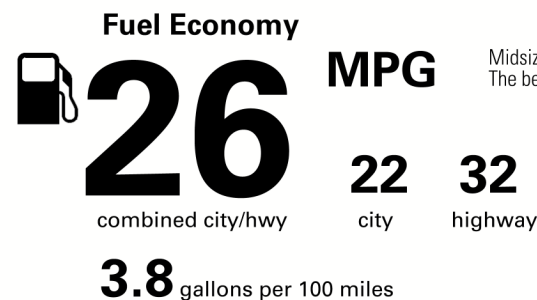

**\$40,000.00**

Not Original - Copy

Created on 2021-02-10 06:39:13 (UTC)

**EPA DOT Fuel Economy and Environment**

**Gasoline Vehicle**

Midsized Cars range from 14 to 142 MPG. The best vehicle rates 141 MPGe.