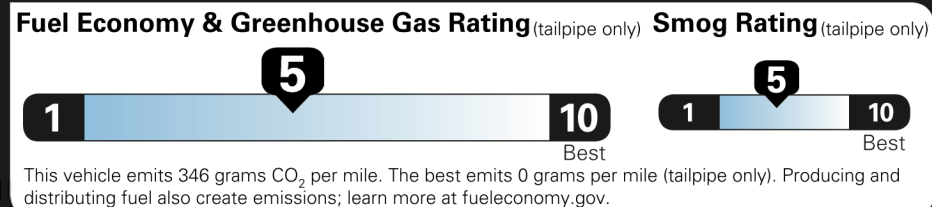

Actual results will vary for many reasons, including driving conditions and how you drive and maintain your vehicle. The average new vehicle gets 27 MPG and costs $7,500 to fuel over 5 years. Cost estimates are based on 15,000 miles per year at $2.70 per gallon. MPGe is miles per gasoline gallon equivalent. Vehicle emissions are a significant cause of climate change and smog.

fueleconomy.gov
Calculate personalized estimates and compare vehicles

GOVERNMENT 5-STAR SAFETY RATINGS

Overall Vehicle Score	★★★★★
Based on the combined ratings of frontal, side and rollover. Should ONLY be compared to other vehicles of similar size and weight.	
Frontal Crash	★★★★★
Based on the risk of injury in a frontal impact. Should ONLY be compared to other vehicles of similar size and weight.	
Driver Passenger	★★★★★
Side Crash	★★★★★
Based on the risk of injury in a side impact.	
Rollover	★★★★
Based on the risk of rollover in a single-vehicle crash.	

Star ratings range from 1 to 5 stars (★★★★★) with 5 being the highest.

Source: National Highway Traffic Safety Administration (NHTSA)

www.safercar.gov or 1-888-327-4236

SUB-TOTAL	$45,055.00
DELIVERY, PROCESSING AND HANDLING FEE	1,025.00
TOTAL	$46,080.00

APPLICABLE FEDERAL TAXES NOT INCLUDED

Manufacturer's suggested retail price includes manufacturer's recommended pre-delivery service.
License and title fees, state, local and applicable federal taxes, and dealer installed options and accessories are not included in the manufacturer's suggested retail price.
LEXUS NEW VEHICLE LIMITED WARRANTY
* 4YR / 50000 mile basic coverage
* 6YR / 70000 mile powertrain coverage
* 6YR / Unlimited mile corrosion perforation warranty
See your Warranty and Services Guide for details.
LEXUS IS PLEASED TO OFFER THE FOLLOWING OWNER SUPPORT PACKAGE WITH EACH NEW LEXUS
* 24 hour, 365 day/yr. roadside assistance plan
* Complimentary 1st and 2nd scheduled maintenance services
* Lodging for emergency breakdown 100 miles from home
An extended service contact may be available for this vehicle. Ask dealer for details

LML1E2N1S0F0W0

210212 706 L207