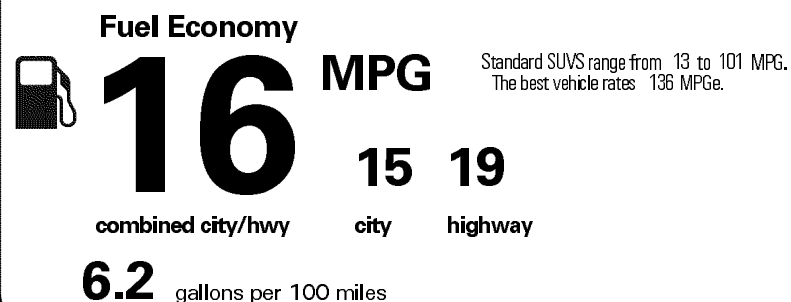

MANUFACTURER'S SUGGESTED RETAIL PRICE

- ** Headlamp Washers 100.00
- ** Premium Sport Design Package: 5,510.00
 - 19" Dark Gray Metallic Alloy Wheels, LED Foglamps, Rain-sensing Wipers, Windshield de-icer, Intuitive Parking Assist, Navigation Package, Gray Sapele Wood Trim, Heated/Ventilated Front Seats, Heated 2nd row Tilt/Slide Captain's Chairs, 3-zone Automatic Climate Control; Unique Lower Grill Surround, Front and Rear Bumper Spoilers, Scarlet Taillights, Dark Gray Exhaust Tip, Chrome Detail Side Mirrors
- ** Cargo-Area Tonneau Cover 150.00
- ** Wood & Leather-Trimmed Steering Wheel 300.00

\$53,000.00

Not Original - Copy

Created on 2020-07-15 06:03:25 (UTC)

EPA DOT Fuel Economy and Environment

Gasoline Vehicle

You spend \$ 7,750 more in fuel costs over 5 years compared to the average new vehicle.