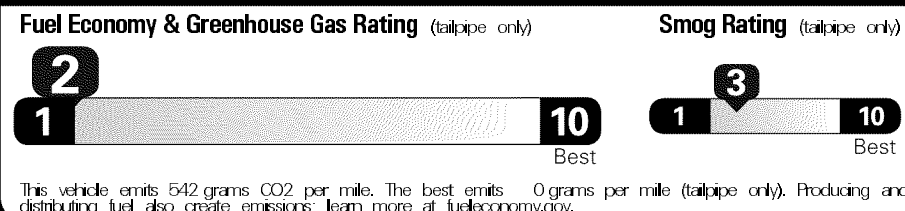

You spend $ 7,750 more in fuel costs over 5 years compared to the average new vehicle.

Annual fuel cost $ 3,050