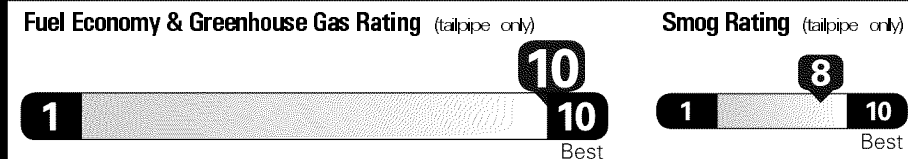

You save $4,000
in fuel costs over 5 years compared to the average new vehicle.

Annual fuel cost $600