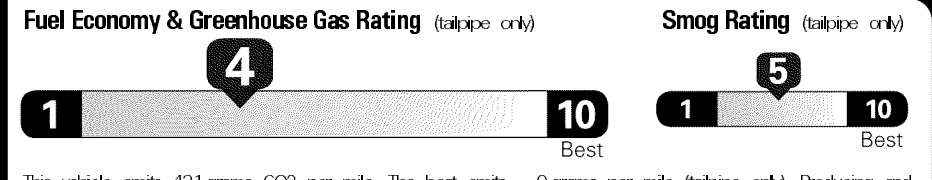

1. **EXTERIOR**
2. Prjctr Beam HdLghts w/Blk Bzls & LED DRL
   - Pwr Side Mirrors w/Turn Sgnl Indicators
   - 5' Composite Bed w/120V Pwr Outlet
   - Deck Rail System w/4 Adj Tie-Down Cleats
   - Easy Lower,Lockable & Removable Tailgate

1. **INTERIOR**
2. Smrt Key Sys on Dr Door w/Push Btn Strt & Remote Keyless Entry Sys
   - Fabric Trim Seats w/Dr Lumbar Support
   - Lthr Trim Steering Wheel w/Audio Cntrls
   - Pwr Horizontal Rr Window w/Priv Glass
   - Pwr Wndws w/Fr Dr & Pass Auto Up/Dwn and Power Door Locks
   - Entune Prem Audio w/Integ Nav & App Ste:
   - 7" Hi-Res Tch Screen, AM/FM/CD, USB/AUX, Bluetooth, HD Rad & SXM w/3mo Trial
   - Qi-compatible Wireless Smrtphone Chrgng
   - ***Full Tank of Gas***

MANUFACTURER'S SUGGESTED RETAIL PRICE $33,150.00

1. **OPTIONAL EQUIPMENT**
2. FE 50 State Emissions
   - OC TRD Off Road Package:
   - CF. All Content Included as Standard Equipment Carpet Floor Mats w/Door Sill Protector 208.00

Original - Copy

Created on 2018-03-09 08:45:42 (UTC)

EPA DOT Fuel Economy and Environment

Gasoline Vehicle

Fuel Economy

21 MPG Small Pickups range from 17 to 25 MPG. The best vehicle rates 136 MPGe.

19 24
combined city/hwy city highway

4.8 gallons per 100 miles

You spend $ 1,750

more in fuel costs over 5 years compared to the average new vehicle.

Annual fuel cost $ 1,700

Actual results will vary for many reasons, including driving conditions and how you drive and maintain your vehicle. The average new vehicle gets 27 MPG and costs $6,750 to fuel over 5 years. Cost estimates are based on 15,000 miles per year at $2.40 per gallon. MPGe is miles per gasoline gallon equivalent. Vehicle emissions are a significant cause of climate change and smog.

fuelconomy.gov
Calculate personalized estimates and compare vehicles

DELIVERY, PROCESSING AND HANDLING FEE 995.00

TOTAL $34,353.00

The New Vehicle Limited Warranty provides 3-year/36,000 mile basic coverage, 5-year/60,000 mile powertrain coverage, plus 5-year/unlimited mile corrosion perforation coverage. See Warranty and Maintenance Guide for details. An extended service contract may be available for the vehicle. Ask dealer for details. Manufacturer's suggested retail price includes manufacturer's recommended pre-delivery service. Gasoline, license and title fees, applicable federal, state and local taxes and dealer and distributor installed options and accessories are not included in the manufacturer's suggested retail price.

ToyotaCare, which covers normal factory scheduled maintenance for two years or 25,000 miles, whichever occurs first, is included as part of the sales price of the vehicle for qualifying buyers. See participating dealer for eligibility and coverage details.

Delivered by Truck to: 04278
MOSSY TOYOTA
4555 MISSION BAY DRIVE
SAN DIEGO CA92109