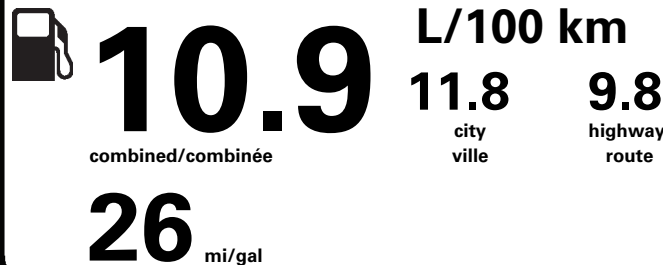

WARRANTY

- 3 YR/60,000 KM BASIC
- 5YEAR/100,000 KM POWERTRAIN
- ROADSIDE ASSISTANCE 24 HRS

INCLUDED ON THIS VEHICLE

EQUIPMENT GROUP 301A

- •XLT SERIES

OPTIONAL EQUIPMENT/OTHER

- 2020 MODEL YEAR
- FEDERAL EXCISE TAX
- 255/65R17 A/T BSW TIRE
- 6050# GVWR PACKAGE
- TECHNOLOGY PACKAGE
- .ADAPTIVE CRUISE CONTROL
- .FORWARD SENSING SYSTEM
- SYNC3,SIRIUSXM,NAVIGATION
- SPORT APPEARANCE PACKAGE
- .17" MAGNETIC PAINTED ALUM WHL
- SPLASH GUARDS/MUD FLAPS FR/RR
- FLOOR LINER - TRAY STYLE
- 50 STATE EMISSIONS
- SLIDING REAR WINDOW W/DEF
- PICKUP BOX EXTENDER

(MSRP)*

630.00

100.00

1,000.00

700.00

150.00

250.00

NO CHARGE

200.00

290.00

PRICE INFORMATION

BASE PRICE	$38,329.00
TOTAL OPTIONS/OTHER	3,320.00
TOTAL VEHICLE & OPTIONS/OTHER	41,649.00
DESTINATION & DELIVERY	1,900.00

"THIS VEH. NOT INTENDED FOR SALE OR REGISTRATION IN US" RETAIL PRICES EXCLUDE GST/HST

TOTAL MSRP $43,549.00

* MANUFACTURER'S SUGGESTED RETAIL PRICE = MSRP

* NOTE: THIS PRICE HAS BEEN DEVELOPED AS A GUIDE. DEALERS MAY SELL FOR LESS AND ARE NOT UNDER ANY OBLIGATION TO ACCEPT THIS SUGGESTED RETAIL PRICE.

RAMP ONE/
TERMINAL UN

CC4G

RAMP TWO/
TERMINAL DEUX

FINAL ASSEMBLY PLANT/
USINE DE MONTAGE

MICHIGAN

METHOD OF TRANSP/
MODE DE TRANSPORT

CONVOY

ITEM #: **B1-Z500 O/T 2**

KL122 N RE 2X 015 000695 11 12 19

Gasoline Vehicle
Véhicule à essence

Fuel Consumption / Consommation de carburant

Annual fuel COST
for an annual distance of 20,000 km, and an average fuel price of $1.30 per litre

$ 2 834

Coût annuel en carburant

pour une distance annuelle de 20 000 km, et un prix moyen du carburant de 1,30 $ par litre

Standard pickup trucks range from /
Les camionnettes ordinaires font entre
9.5 - 16.3 L_e/100 km

L_e is gasoline litre equivalent
L_e signifie litre équivalent d'essence

Carbon Dioxide Rating / Indice de dioxyde de carbone

Smog Rating / Indice de Smog

Tailpipe emissions only / Émissions du tuyau d'échappement seulement

Estimates are based on Government of Canada approved criteria and testing methods. Vehicle's actual fuel consumption will vary.

Estimations établies selon des méthodes d'essai et des critères approuvés par le gouvernement du Canada. La consommation de carburant réelle du véhicule variera.

For more information visit

vehicles.nrcan.gc.ca

Pour plus d'information visitez

vehicules.nrcan.gc.ca

**U.S. GOVERNMENT SAFETY RATINGS
COTES DE SÉCURITÉ DU GOUVERNEMENT AMÉRICAIN**

Overall Vehicle Score / Cote globale du véhicule	★★★★★
Frontal Crash Collision frontale	★★★★★
Side Crash Collision latérale	★★★★★
Rollover / Capotage	★★★

Star ratings range from 1 to 5 stars (★★★★★), with 5 being the highest. Les cotes varient de 1 à 5 étoiles (★★★★★), 5 étant la cote la plus élevée.

Source: U.S. National Highway Traffic Safety Administration
For more information / Pour de plus amples renseignements
www.safercar.gov

1FTER4FH8LLA02744

FordPass Connect™

Download the FordPass™ app* and you can:

- Access Vehicle Control Features
- Remotely start, lock and unlock your vehicle.
- Locate your vehicle and check approximate fuel range.
- Receive vehicle health alerts.

Activate 4G LTE Wi-Fi Hotspot

- New vehicles include a 3-month or 3GB data (whichever comes first) Wi-Fi trial.
- Connect up to ten Wi-Fi-equipped devices.

The FordPass Connect™ modem is active and sending vehicle data (e.g., diagnostics) to Ford. See in-vehicle Settings for connectivity options.

Scan code not operational at this time

FOR PLANT USE ONLY

Insist on Ford Protect! The only extended service plan fully backed by Ford and honored at every Ford dealership in the US and Canada. See your Ford dealer for additional details, or visit www.ford.ca for more information.

Personalize your vehicle with Ford Custom Accessories. Genuine Ford Accessories are engineered for your vehicle and can be included under the Ford New Vehicle Limited Warranty. Certain conditions, limitations and exclusions apply. See your Dealer for details.