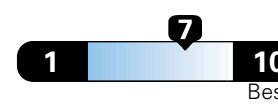

4.0 gallons per 100 miles

You spend

\$500

in fuel costs
 over 5 years
 compared to the
 average new vehicle.

Annual fuel cost

\$1,450

Fuel Economy & Greenhouse Gas Rating (tailpipe only)

Smog Rating (tailpipe only)