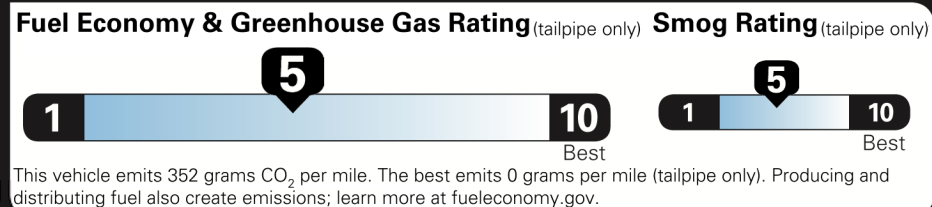

Actual results will vary for many reasons, including driving conditions and how you drive and maintain your vehicle. The average new vehicle gets 27 MPG and costs $7,500 to fuel over 5 years. Cost estimates are based on 15,000 miles per year at $2.70 per gallon. MPGe is miles per gasoline gallon equivalent. Vehicle emissions are a significant cause of climate change and smog.

fueleconomy.gov

Calculate personalized estimates and compare vehicles

SUB-TOTAL $48,620.00
DELIVERY, PROCESSING AND HANDLING FEE 1,025.00
TOTAL **$49,645.00**

GOVERNMENT 5-STAR SAFETY RATINGS

Overall Vehicle Score ★★★★★
Based on the combined ratings of frontal, side and rollover. Should ONLY be compared to other vehicles of similar size and weight.

Frontal Crash ★★★★★
Driver Passenger
Based on the risk of injury in a frontal impact. Should ONLY be compared to other vehicles of similar size and weight.

Side Crash ★★★★★
Front seat
Rear seat
Based on the risk of injury in a side impact.

Rollover ★★★★★
Based on the risk of rollover in a single-vehicle crash.

APPLICABLE FEDERAL TAXES NOT INCLUDED

Manufacturer's suggested retail price includes manufacturer's recommended pre-delivery service.

License and title fees, state, local and applicable federal taxes, and dealer installed options and accessories are not included in the manufacturer's suggested retail price.

LEXUS NEW VEHICLE LIMITED WARRANTY
* 4YR / 50000 mile basic coverage
* 6YR / 70000 mile powertrain coverage
* 6YR / Unlimited mile corrosion perforation warranty

See your Warranty and Services Guide for details.

LEXUS IS PLEASED TO OFFER THE FOLLOWING OWNER SUPPORT PACKAGE WITH EACH NEW LEXUS
* 24 hour, 365 day/yr. roadside assistance plan
* Complimentary 1st and 2nd scheduled maintenance services
* Lodging for emergency breakdown 100 miles from home

An extended service contact may be available for this vehicle. Ask dealer for details

LML2E1N1S0F0W0

740 L107

Star ratings range from 1 to 5 stars (★★★★★) with 5 being the highest.

Source: National Highway Traffic Safety Administration (NHTSA)

www.safercar.gov or 1-888-327-4236