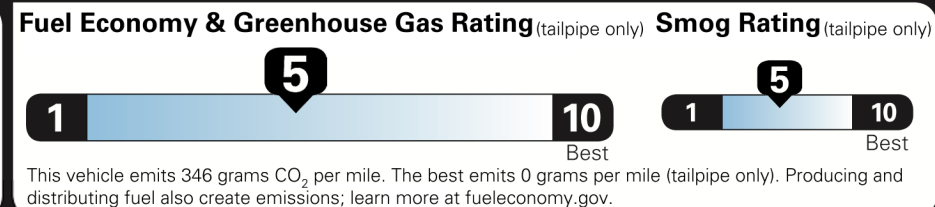

Actual results will vary for many reasons, including driving conditions and how you drive and maintain your vehicle. The average new vehicle gets 27 MPG and costs $7,500 to fuel over 5 years. Cost estimates are based on 15,000 miles per year at $2.70 per gallon. MPGe is miles per gasoline gallon equivalent. Vehicle emissions are a significant cause of climate change and smog.

fueleconomy.gov
Calculate personalized estimates and compare vehicles

GOVERNMENT 5-STAR SAFETY RATINGS

Overall Vehicle Score	★★★★★
Based on the combined ratings of frontal, side and rollover. Should ONLY be compared to other vehicles of similar size and weight.	
Frontal Crash	★★★★★
Based on the risk of injury in a frontal impact. Should ONLY be compared to other vehicles of similar size and weight.	
Driver Passenger	★★★★★
Side Crash	★★★★★
Based on the risk of injury in a side impact.	
Rollover	★★★★
Based on the risk of rollover in a single-vehicle crash.	

Star ratings range from 1 to 5 stars (★★★★★) with 5 being the highest.

Source: National Highway Traffic Safety Administration (NHTSA)

www.safercar.gov or 1-888-327-4236

SUB-TOTAL	$45,130.00
DELIVERY, PROCESSING AND HANDLING FEE	1,075.00
TOTAL	$46,205.00

APPLICABLE FEDERAL TAXES NOT INCLUDED

Manufacturer's suggested retail price includes manufacturer's recommended pre-delivery service.
License and title fees, state, local and applicable federal taxes, and dealer installed options and accessories are not included in the manufacturer's suggested retail price.
LEXUS NEW VEHICLE LIMITED WARRANTY
* 4YR / 50000 mile basic coverage
* 6YR / 70000 mile powertrain coverage
* 6YR / Unlimited mile corrosion perforation warranty
See your Warranty and Services Guide for details.
LEXUS IS PLEASED TO OFFER THE FOLLOWING OWNER SUPPORT PACKAGE WITH EACH NEW LEXUS
* 24 hour, 365 day/yr. roadside assistance plan
* Complimentary 1st and 2nd scheduled maintenance services
* Lodging for emergency breakdown 100 miles from home
An extended service contact may be available for this vehicle. Ask dealer for details

LML1E2N1S0F0W0

734 L015