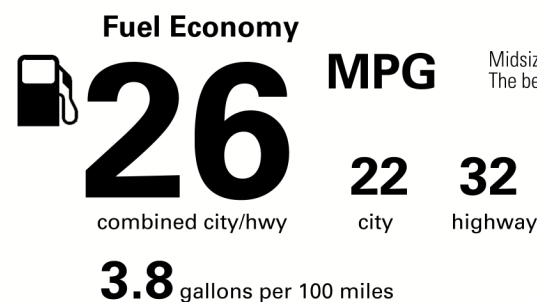

\$40,000.00

Not Original - Copy

Created on 2021-09-07 18:23:52 (UTC)

EPA DOT Fuel Economy and Environment

Gasoline Vehicle

Midsized Cars range from 14 to 142 MPG. The best vehicle rates 141 MPGe.

You spend \$250 more in fuel costs over 5 years compared to the average new vehicle.

Annual fuel cost \$1,550

Actual results will vary for many reasons, including driving conditions and how you drive and maintain your vehicle. The average new vehicle gets 27 MPG and costs \$7,500 to fuel over 5 years. Cost estimates are based on 15,000 miles per year at \$2.70 per gallon. MPGe is miles per gasoline gallon equivalent. Vehicle emissions are a significant cause of climate change and smog.