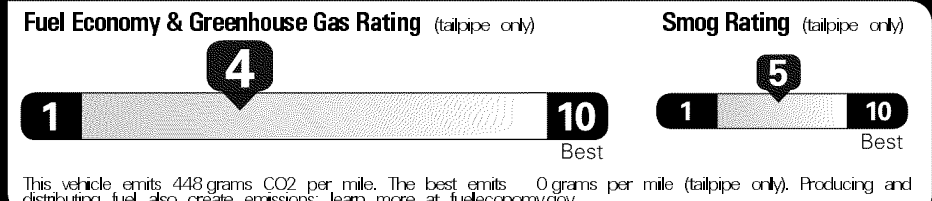

MANUFACTURER'S SUGGESTED RETAIL PRICE $45,365.00

OPTIONAL EQUIPMENT

FE	50 State Emissions	
DT	Desert Air Intake	725.00
D5	Door Edge Guard	140.00
R2	5" Oval Tube Step - Black	469.00
T7	Tailgate Emblem	99.00
2T	All-Weather Fir Liner/Door Sill Protector	248.00

GOVERNMENT 5-STAR SAFETY RATINGS

Overall Vehicle Score ★★★★★
Based on the combined ratings of frontal, side and rollover. Should ONLY be compared to other vehicles of similar size and weight.

Frontal Crash Driver Passenger ★★★★★
Based on the risk of injury in a frontal impact. Should ONLY be compared to other vehicles of similar size and weight.

Side Crash Front seat Rear seat ★★★★★
Based on the risk of injury in a side impact.

Rollover ★★★★★
Based on the risk of rollover in a single-vehicle crash.

Star ratings range from 1 to 5 stars (★★★★★) with 5 being the highest.
Source: National Highway Traffic Safety Administration (NHTSA)
www.safercar.gov or 1-888-327-4236

Original - Copy
Created on 2018-10-25 05:09:15 (UTC)

EPA DOT Fuel Economy and Environment

Gasoline Vehicle

Fuel Economy
20 MPG
Small Pickups range from 17 to 25 MPG. The best vehicle rates 136 MPGe.
18 22
combined city/hwy city highway
5.0 gallons per 100 miles

You spend $2,500 more in fuel costs over 5 years compared to the average new vehicle.

Annual fuel cost $1,900

Actual results will vary for many reasons, including driving conditions and how you drive and maintain your vehicle. The average new vehicle gets 27 MPG and costs $7,000 to fuel over 5 years. Cost estimates are based on 15,000 miles per year at $2.55 per gallon. MPGe is miles per gasoline gallon equivalent. Vehicle emissions are a significant cause of climate change and smog.

fueleconomy.gov
Calculate personalized estimates and compare vehicles

DELIVERY, PROCESSING AND HANDLING FEE 1,045.00

TOTAL $48,091.00

The New Vehicle Limited Warranty provides 3-year/36,000 mile basic coverage, 5-year/60,000 mile powertrain coverage, plus 5-year/unlimited mile corrosion perforation coverage. See Warranty and Maintenance Guide for details. An extended service contract may be available for the vehicle. Ask dealer for details. Manufacturer's suggested retail price includes manufacturer's recommended pre-delivery service. Gasoline, license and title fees, applicable federal, state and local taxes and dealer and distributor installed options and accessories are not included in the manufacturer's suggested retail price.

ToyotaCare, which covers normal factory scheduled maintenance for two years or 25,000 miles, whichever occurs first, is included as part of the sales price of the vehicle for qualifying buyers. See participating dealer for eligibility and coverage details.

Delivered by Truck to: 04247
TOYOTA OF ORANGE
1400 N TUSTIN
ORANGE CA92867