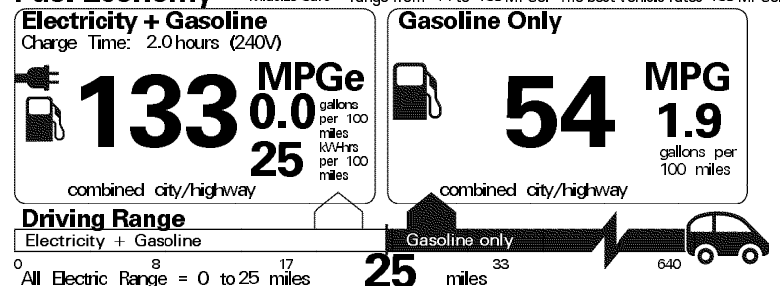

EPA DOT Fuel Economy and Environment

Fuel Economy Midsize Cars range from 14 to 136MPGe. The best vehicle rates 136MPGe.

You save \$3,750
in fuel costs over 5 years compared to the average new vehicle.

Annual fuel cost \$600