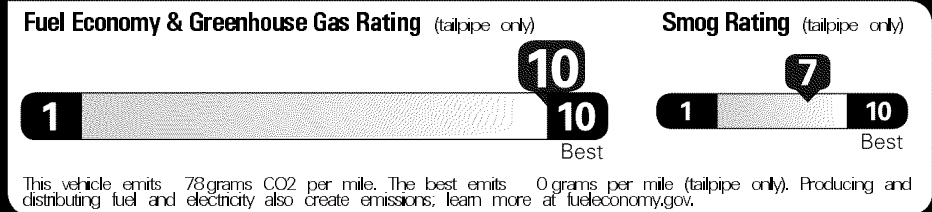

EPA DOT Fuel Economy and Environment

Fuel Economy Midsize Cars range from 14 to 136MPGe. The best vehicle rates 136MPGe.

You save \$3,750
in fuel costs over 5 years compared to the average new vehicle.

Annual fuel cost \$600