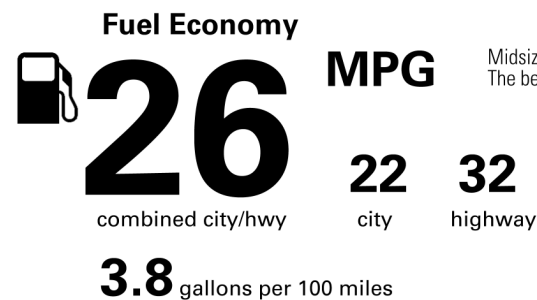

\$40,800.00

Not Original - Copy

Created on 2022-03-29 10:23:59 (UTC)

EPA DOT Fuel Economy and Environment

Gasoline Vehicle

Midsized Cars range from 15 to 132 MPG. The best vehicle rates 142 MPGe.

You spend \$250 more in fuel costs over 5 years compared to the average new vehicle.