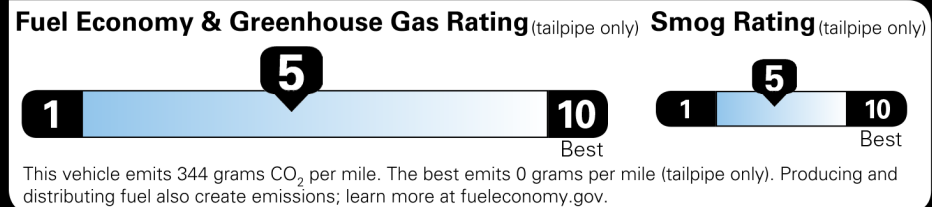

Actual results will vary for many reasons, including driving conditions and how you drive and maintain your vehicle. The average new vehicle gets 27 MPG and costs $6,500 to fuel over 5 years. Cost estimates are based on 15,000 miles per year at $2.35 per gallon. MPGe is miles per gasoline gallon equivalent. Vehicle emissions are a significant cause of climate change and smog.

fueleconomy.gov
Calculate personalized estimates and compare vehicles

GOVERNMENT 5-STAR SAFETY RATINGS

Overall Vehicle Score	★★★★★
Based on the combined ratings of frontal, side and rollover. Should ONLY be compared to other vehicles of similar size and weight.	
Frontal Crash	★★★★★
Based on the risk of injury in a frontal impact. Should ONLY be compared to other vehicles of similar size and weight.	
Driver Passenger	★★★★★
Side Crash	★★★★★
Based on the risk of injury in a side impact.	
Rollover	★★★★
Based on the risk of rollover in a single-vehicle crash.	

Star ratings range from 1 to 5 stars (★★★★★) with 5 being the highest.
Source: National Highway Traffic Safety Administration (NHTSA)
www.safercar.gov or 1-888-327-4236

SUB-TOTAL $44,615.00
DELIVERY, PROCESSING AND HANDLING FEE 1,075.00
TOTAL **$45,690.00**

APPLICABLE FEDERAL TAXES NOT INCLUDED

Manufacturer's suggested retail price includes manufacturer's recommended pre-delivery service.
License and title fees, state, local and applicable federal taxes, and dealer installed options and accessories are not included in the manufacturer's suggested retail price.
LEXUS NEW VEHICLE LIMITED WARRANTY
* 4YR / 50000 mile basic coverage
* 6YR / 70000 mile powertrain coverage
* 6YR / Unlimited mile corrosion perforation warranty
See your Warranty and Services Guide for details.
LEXUS IS PLEASED TO OFFER THE FOLLOWING OWNER SUPPORT PACKAGE WITH EACH NEW LEXUS
* 24 hour, 365 day/yr. roadside assistance plan
* Complimentary 1st and 2nd scheduled maintenance services
* Lodging for emergency breakdown 100 miles from home
An extended service contract may be available for this vehicle. Ask dealer for details.

LML1E2N1S0F0W0

711 L013