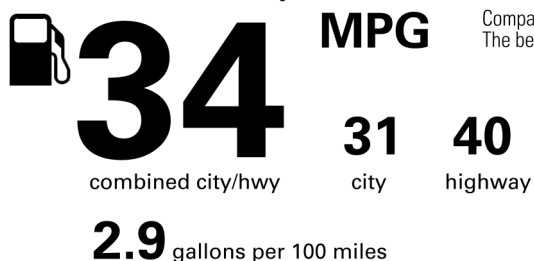

Not Original - Copy

Created on 2023-08-26 15:22:22 (UTC)

EPA DOT Fuel Economy and Environment

Gasoline Vehicle

Fuel Economy

Compacts range from 18 to 83 MPG. The best vehicle rates 132 MPGe.

You save

\$1,500