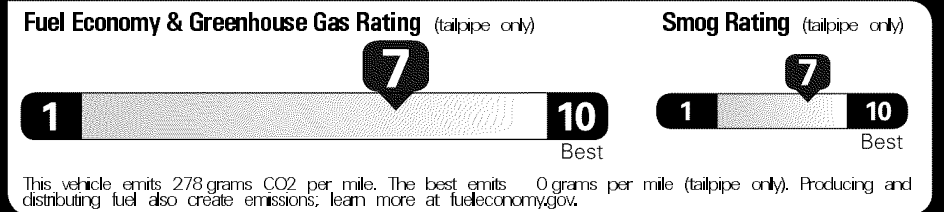

INTERIOR
- Entune 3.0 Audio w/App Suite
7" Touch Screen, 6 Speakers, HandsFree Bluetooth Phone/Music, USB Media Port, Siri Eyes Free, Apple CarPlay Compatible
- Sport Fabric SofTex-Trimmed Seats w/8-Way Power Driver Seat w/Lumbar Support
- Leather-Trimmed Steering Wheel w/Paddle Shifters & Audio, Bluetooth Phone & Voice Command Cntrl
- Backup Camera w/Projected Path
- 4.2" TFT Multi-Information Display
- Single-Zone Auto Climate Control
- Remote Keyless Entry System
Full Tank of Gas

MANUFACTURER'S SUGGESTED RETAIL PRICE $25,800.00

OPTIONAL EQUIPMENT

FE	50 State Emissions	
BK	Nightshade Special Edition Package	700.00
	Black 18" Wheels, Mirror Caps, Shark-Fin Antenna, Rear Spoiler, Window Moulding, Door Handles, and Rear Badges	
2T	All Weather Floor Liners/Cargo Tray	274.00
WL	Wheel Locks	75.00
S5	Accessory Appearance Package	343.00
MF	Mudguards	129.00

EPA DOT Fuel Economy and Environment

Gasoline Vehicle

Fuel Economy
32 MPG Midsized Cars range from 12 to 136 MPG. The best vehicle rates 136 MPGe.
28 39
combined city/hwy city highway
3.1 gallons per 100 miles

You save $1,000
in fuel costs over 5 years compared to the average new vehicle.

Annual fuel Cost
$ 1,200

Actual results will vary for many reasons, including driving conditions and how you drive and maintain your vehicle. The average new vehicle gets 27 MPG and costs $7,000 to fuel over 5 years. Cost estimates are based on 15,000 miles per year at $2.55 per gallon. MPGe is miles per gasoline gallon equivalent. Vehicle emissions are a significant cause of climate change and smog.

fueleconomy.gov
Calculate personalized estimates and compare vehicles

TOTAL $28,251.00

DELIVERY, PROCESSING AND HANDLING FEE 930.00

The New Vehicle Limited Warranty provides 3-year/36,000 mile basic coverage, 5-year/60,000 mile powertrain coverage, plus 5-year/unlimited mile corrosion perforation coverage. See Warranty and Maintenance Guide for details. An extended service contract may be available for the vehicle. Ask dealer for details. Manufacturer's suggested retail price includes manufacturer's recommended pre-delivery service. Gasoline, license and title fees, applicable federal, state and local taxes and dealer and distributor installed options and accessories are not included in the manufacturer's suggested retail price.

ToyotaCare, which covers normal factory scheduled maintenance for two years or 25,000 miles, whichever occurs first, is included as part of the sales price of the vehicle for qualifying buyers. See participating dealer for eligibility and coverage details.

Delivered by Truck to: 04541
MERCED TOYOTA
1400 AUTO CENTER DRIVE
MERCED CA95340

Original - Copy
Created on 2019-06-08 05:35:03 (UTC)