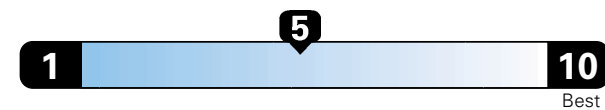

FCA US LLC

Fuel Economy and Environment

Gasoline Vehicle

Fuel Economy These estimates reflect new EPA methods beginning with 2017 models.

24 MPG
combined city/hwy
22 city
28 highway

Small SUV 4WD range from 18 to 34 MPG .
The best vehicle rates 136 MPGe.

4.2 gallons per 100 miles

You spend
\$2,000
in fuel costs
over 5 years
compared to the
average new vehicle.

Annual fuel cost
\$1,750

Fuel Economy & Greenhouse Gas Rating (tailpipe only)

Smog Rating (tailpipe only)