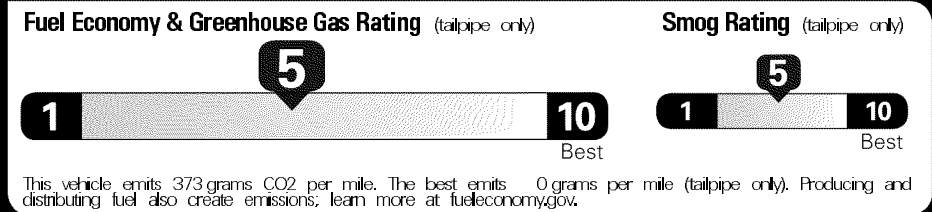

MANUFACTURER'S SUGGESTED RETAIL PRICE **$29,155.00**

OPTIONAL EQUIPMENT
FE 50 State Emissions

Not Original - Copy

Created on 2017-04-26 07:34:12 (UTC)

EPA DOT Fuel Economy and Environment

Gasoline Vehicle

Fuel Economy

24 MPG Minicompacts range from 13 to 112 MPG. The best vehicle rates 119 MPGe.

21 city **28** highway

4.2 gallons per 100 miles

You spend $1,750

more in fuel costs over 5 years compared to the average new vehicle.

Annual fuel cost $1,750

Actual results will vary for many reasons, including driving conditions and how you drive and maintain your vehicle. The average new vehicle gets 26 MPG and costs $7,000 to fuel over 5 years. Cost estimates are based on 15,000 miles per year at $2.80 per gallon. MPGe is miles per gasoline gallon equivalent. Vehicle emissions are a significant cause of climate change and smog.

fuelconomy.gov
Calculate personalized estimates and compare vehicles

DELIVERY, PROCESSING AND HANDLING FEE 885.00

TOTAL $30,040.00

The New Vehicle Limited Warranty provides 3-year/36,000 mile basic coverage, 5-year/60,000 mile powertrain coverage, plus 5-year/unlimited mile corrosion perforation coverage. See Warranty and Maintenance Guide for details. An extended service contract may be available for the vehicle. Ask dealer for details. Manufacturer's suggested retail price includes manufacturer's recommended pre-delivery service. Gasoline, license and title fees, applicable federal, state and local taxes and dealer and distributor installed options and accessories are not included in the manufacturer's suggested retail price.

ToyotaCare, which covers normal factory scheduled maintenance for two years or 25,000 miles, whichever occurs first, is included as part of the sales price of the vehicle for qualifying buyers. See participating dealer for eligibility and coverage details.

Delivered by Truck to: 46071
VANCOUVER TOYOTA
10455 NE 53RD STREET
VANCOUVER WA98662