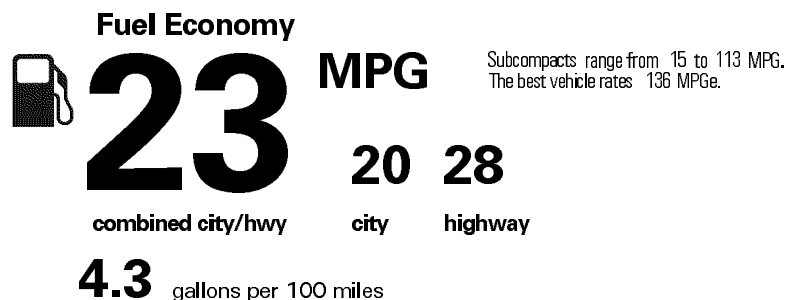

MANUFACTURER'S SUGGESTED RETAIL PRICE

- ** 19-in Split-10-Spoke Alloy Wheel 795.00
- ** Navigation/Mark Levinson Audio Pkg: Navigation System w/10.3-in Color Multimedia Display, Lexus Enform Dynamic Navigation (Complimentary For The First 3 Years of Ownership) Dynamic Voice Command, Lexus Enform Destination Assist (Complimentary for the 1st Year of Ownership), Mark Levinson 17 Speaker, 835 Watt, 7.1-Channel Surround Sound Audio System with Clari-Fi Audio Processing 2,725.00
- ** Intuitive Parking Assist 500.00
- ** Premium Package: Lexus Memory System For Drivers Seat, Outside Mirrors and Steering Column, Blind Spot Monitor with Rear Cross-Traffic Alert, Electrochromic Heated Outside Mirrors with Auto Tilt-Down In Reverse, Power Tilt and Telescopic Steering Column, Rain Sensing Wipers, Heated and Ventilated Seats 2,390.00
- ** Power Moonroof 1,100.00
- ** Heated Steering Wheel 150.00
- ** Rear Spoiler 399.00

\$44,075.00

Created on 2019-10-03 05:13:17 (UTC)

EPA DOT Fuel Economy and Environment

Gasoline Vehicle

You spend \$2,750 more in fuel costs over 5 years compared to the average new vehicle.

Annual fuel cost \$1,950