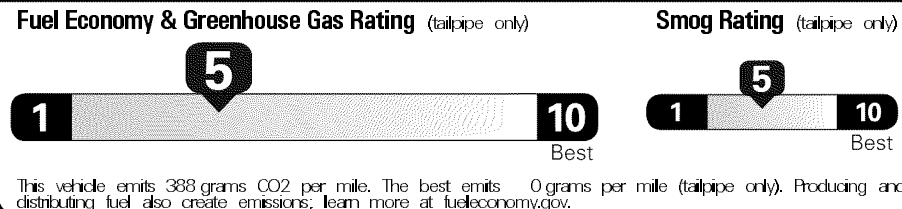

\$44,075.00

Created on 2019-10-03 05:13:17 (UTC)

EPA DOT Fuel Economy and Environment

Gasoline Vehicle

You spend \$2,750 more in fuel costs over 5 years compared to the average new vehicle.

Annual fuel cost \$1,950