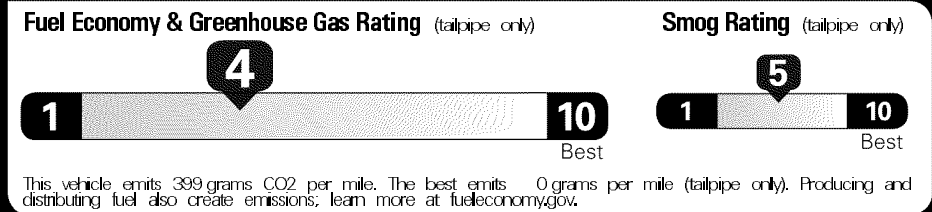

1. **EXTERIOR**
2. Auto On/Off Headlights, Fog Lights
   - Adj Power Liftgate w/Flip-up Rear Window
   - Power Tilt/Slide Moonroof with Sunshade
   - Heated PWR Adjustable Outside Mirrors

1. **INTERIOR**
2. Leather-trimmed Front & 2nd Row Seats
   - 12-way PWR Driver, Heated Front Seats, 4-way PWR Passenger Seat, Seating for 7, 3rd Row 60/40 Split Fold-Flat Seats
   - Integrated 2nd Row Side-Window Sunshades
   - Entune Premium Audio w/Integrated Nav, 8" Touch Screen w/Backup Camera, AM/FM, CD, 6 Speakers, Bluetooth Phone/Music, USB Media Port, 4 USB Charge Ports, Homelink, Siri Eyes Free, SiriusXM w/3-month All-Access Trial
   - 3-Zone Auto Climate Control, Leather Steering Wheel w/Multi-Media Controls
   - 12 Cup/Bottle Holders;12V & 120V Outlets
   - Lighted Vanity Mirrors& Sunglass Storage
   - ***Full Tank of Gas***

MANUFACTURER'S SUGGESTED RETAIL PRICE $41,030.00

1. **OPTIONAL EQUIPMENT**
2. FE 50 State Emissions
   - BS Seating for 8; 2nd Row 60:40 Bench Seat (No Cost Option)
   - 2T All Weather Floor Liner/Cargo Liner 269.00
   - 3Y Rear Bumper Protector 139.00
   - D5 Door Edge Guard 125.00

Original - Copy

Created on 2019-06-05 05:16:52 (UTC)

EPA DOT Fuel Economy and Environment

Gasoline Vehicle

Fuel Economy
22 MPG
Standard SUVs range from 13 to 93 MPG. The best vehicle rates 136 MPGe.
20 26
combined city/hwy city highway
4.5 gallons per 100 miles

You spend $1,750 more in fuel costs over 5 years compared to the average new vehicle.

Annual fuel cost $1,750

Actual results will vary for many reasons, including driving conditions and how you drive and maintain your vehicle. The average new vehicle gets 27 MPG and costs $7,000 to fuel over 5 years. Cost estimates are based on 15,000 miles per year at $2.55 per gallon. MPGe is miles per gasoline gallon equivalent. Vehicle emissions are a significant cause of climate change and smog.

fuelconomy.gov
Calculate personalized estimates and compare vehicles

DELIVERY, PROCESSING AND HANDLING FEE 1,095.00

TOTAL $42,658.00

The New Vehicle Limited Warranty provides 3-year/36,000 mile basic coverage, 5-year/60,000 mile powertrain coverage, plus 5-year/unlimited mile corrosion perforation coverage. See Warranty and Maintenance Guide for details. An extended service contract may be available for the vehicle. Ask dealer for details. Manufacturer's suggested retail price includes manufacturer's recommended pre-delivery service. Gasoline, license and title fees, applicable federal, state and local taxes and dealer and distributor installed options and accessories are not included in the manufacturer's suggested retail price. ToyotaCare, which covers normal factory scheduled maintenance for two years or 25,000 miles, whichever occurs first, is included as part of the sales price of the vehicle for qualifying buyers. See participating dealer for eligibility and coverage details.

Delivered by Truck to: 12100
OAK LAWN TOYOTA
4320 W. 95TH STREET
OAK LAWN IL60453