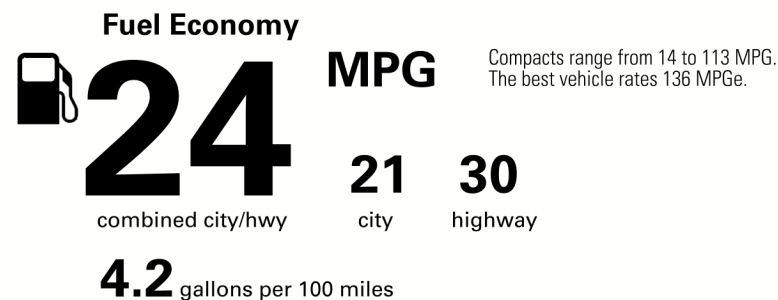

MANUFACTURER'S SUGGESTED RETAIL PRICE

- ** Blind Spot Monitor w/Rear Cross-Traffic Alert (Includes Blind Spot Monitor Complimentary Credit of \$600) -N/C-
- ** F SPORT Black Line Special Edition: 3,735.00
 Exterior: F SPORT Front Bumper & Grille, F SPORT 18-in Split 5-Spoke Alloy Wheels with a Unique Black Vapor Chrome Finish and Black side mirrors
 Interior: LFA - Inspired Instrumentation, Black NuLuxe seats with grey accents and indigo blue stitching, F SPORT Bolstered Heated & Ventilated Front Seats, Perforated Leather- Trimmed Shift Knob and Indigo Blue Heated Wood-Trimmed Steering Wheel With F SPORT logo, Black Headliner, Aluminum Pedals and F Sport Suspension Tuning
- ** Triple Beam Headlamps 1,160.00
- ** Navigation Package: 1,745.00
 Navigation System with 10.3-in Color Multimedia Display and Lexus Enform Destination Assist (1-Year Trial Included)
- ** All Weather Floor Liners 170.00
- ** Rear Lip Spoiler 400.00
- ** Trunk Mat/Cargo Net/Whl Locks/Rr Bumper App/Glove 370.00

\$38,560.00

Not Origin Copy

Created on 2020-08-13 04:08 (UTC)

EPA DOT Fuel Economy and Environment

Gasoline Vehicle

You spend \$2,750 more in fuel costs over 5 years compared to the average new vehicle.

Annual fuel cost \$2,050