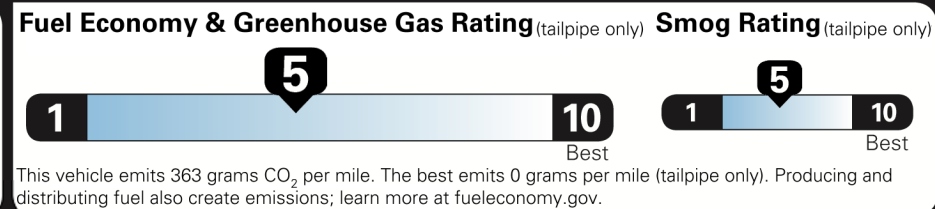

\$38,560.00

Not Origin Copy

Created on 2020-08-13 04:08 (UTC)

EPA DOT Fuel Economy and Environment

Gasoline Vehicle

You spend \$2,750 more in fuel costs over 5 years compared to the average new vehicle.

Annual fuel cost \$2,050