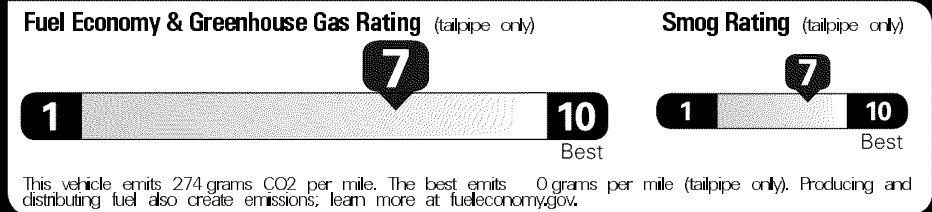

MANUFACTURER'S SUGGESTED RETAIL PRICE **$29,000.00**

OPTIONAL EQUIPMENT

FE	50 State Emissions	
PR	Panoramic Glass Roof with Front Power Tilt/Slide Moonroof	1,045.00
D5.	Door Edge Guard	125.00
Z6.	Preferred Accessory Package	417.00

Original - Copy
Created on 2018-03-17 07:38:37 (UTC)

EPA DOT Fuel Economy and Environment

Gasoline Vehicle

Fuel Economy
32 MPG
Midsize Cars range from 14 to 136 MPG. The best vehicle rates 136 MPGe.
28 39
combined city/hwy city highway
3.1 gallons per 100 miles

You save $1,250
in fuel costs over 5 years compared to the average new vehicle.

Annual fuel Cost
$1,100

Actual results will vary for many reasons, including driving conditions and how you drive and maintain your vehicle. The average new vehicle gets 27 MPG and costs $6,750 to fuel over 5 years. Cost estimates are based on 15,000 miles per year at $2.40 per gallon. MPGe is miles per gasoline gallon equivalent. Vehicle emissions are a significant cause of climate change and smog.

fuelconomy.gov
Calculate personalized estimates and compare vehicles

DELIVERY, PROCESSING AND HANDLING FEE 895.00

TOTAL $31,482.00

The New Vehicle Limited Warranty provides 3-year/36,000 mile basic coverage, 5-year/60,000 mile powertrain coverage, plus 5-year/unlimited mile corrosion perforation coverage. See Warranty and Maintenance Guide for details. An extended service contract may be available for the vehicle. Ask dealer for details. Manufacturer's suggested retail price includes manufacturer's recommended pre-delivery service. Gasoline, license and title fees, applicable federal, state and local taxes and dealer and distributor installed options and accessories are not included in the manufacturer's suggested retail price. ToyotaCare, which covers normal factory scheduled maintenance for two years or 25,000 miles, whichever occurs first, is included as part of the sales price of the vehicle for qualifying buyers. See participating dealer for eligibility and coverage details.

Delivered by Truck to: 04554
JOHN ELWAY'S CROWN TOYOTA
1201 KETTERING DRIVE
ONTARIO CA91761