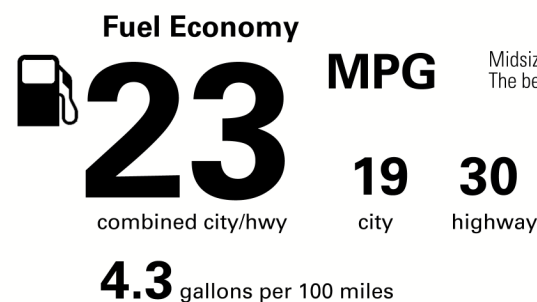

EPA DOT Fuel Economy and Environment

Gasoline Vehicle

You spend \$3,000 more in fuel costs over 5 years compared to the average new vehicle.

Annual fuel cost \$2,100

Actual results will vary for many reasons, including driving conditions and how you drive and maintain your vehicle. The average new vehicle gets 27 MPG and costs \$7,500 to fuel over 5 years. Cost estimates are based on 15,000 miles per year at \$3.25 per gallon. MPGe is miles per gasoline gallon equivalent. Vehicle emissions are a significant cause of climate change and smog.