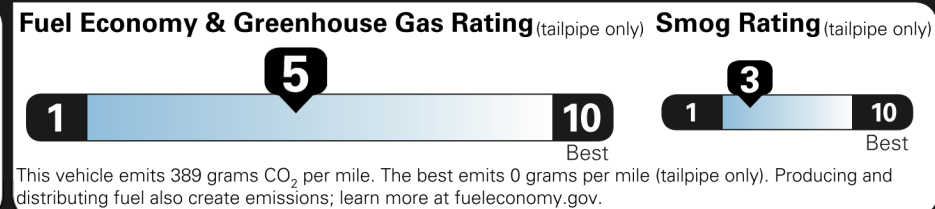

MANUFACTURER'S SUGGESTED RETAIL PRICE

	\$75,450.00
** 20" Split 10-Spoke Alloy Wheels with Vapor Chrome Finish	1,200.00
** Cargo Net/Trunk Mat/Whl Lock/Key Glv/Rear Bump App	380.00

Not Original - Copy

Created on 2020-07-24 04:16:06 (UTC)

EPA DOT Fuel Economy and Environment

Gasoline Vehicle

You spend \$3,000 more in fuel costs over 5 years compared to the average new vehicle.

Annual fuel cost \$2,100

Actual results will vary for many reasons, including driving conditions and how you drive and maintain your vehicle. The average new vehicle gets 27 MPG and costs \$7,500 to fuel over 5 years. Cost estimates are based on 15,000 miles per year at \$3.25 per gallon. MPGe is miles per gasoline gallon equivalent. Vehicle emissions are a significant cause of climate change and smog.