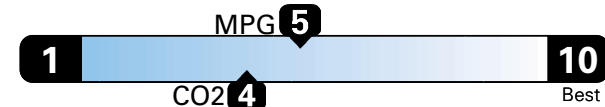

2020 MODEL YEAR

WRANGLER UNLIMITED ALTITUDE 4X4

For more information visit: www.jeep.com
or call 1-877-IAM-JEEP

FCA US LLC

THIS VEHICLE IS MANUFACTURED TO MEET SPECIFIC UNITED STATES REQUIREMENTS. THIS VEHICLE IS NOT MANUFACTURED FOR SALE OR REGISTRATION OUTSIDE OF THE UNITED STATES.

MANUFACTURER'S SUGGESTED RETAIL PRICE OF THIS MODEL INCLUDING DEALER PREPARATION

Base Price: $31,795

JEEP WRANGLER UNLIMITED SPORT
Exterior Color: Black Clear-Coat Exterior Paint
Interior Color: Black Interior Color
Interior: Cloth Low-Back Bucket Seats
Engine: 3.0L V6 Turbo Diesel Engine With ESS
Transmission: 8-Speed Automatic 8HP75 Transmission

STANDARD EQUIPMENT (UNLESS REPLACED BY OPTIONAL EQUIPMENT)

FUNCTIONAL/SAFETY FEATURES
ParkView® Rear Back-Up Camera
Command-Trac® Part-Time 4WD System
3.45 Overall Top Gear Ratio
Fuel Tank Skid Plate Shield
Transfer Case Skid Plate Shield
Transmission Skid Plate
Anti-Lock 4-Wheel Disc Brakes
Electronic Stability Control
Electronic Roll Mitigation
Trailer Sway Damping
Hill Start Assist
Push-Button Start
Sentry Key® Theft Deterrent System
Tire Pressure Monitoring Display
Advanced Multistage Front Air Bags
Supplemental Front Side Air Bags

INTERIOR FEATURES
Uconnect® 3 with 5-Inch Display
Cluster 3.5-Inch TFT Blank and White Display
Vehicle Information Center
8-Speakers
Media Hub (USB, Aux)

OPTIONAL EQUIPMENT (May Replace Standard Equipment)
Customer Preferred Package 26L **$4,895**