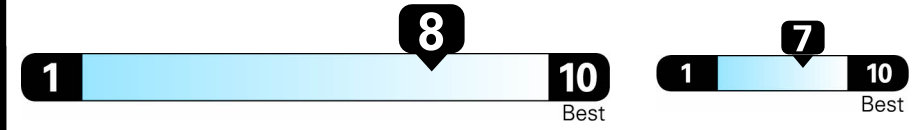

EPA DOT Fuel Economy and Environment

Gasoline Vehicle

2020 Jetta 1.4T R-Line®

Deep Black Pearl Exterior
Storm Gray & Black Leatherette Interior
6-speed Manual Transmission

Volkswagen

Fuel Economy
34 MPG
combined city/hwy
30 city
40 highway
2.9 gallons per 100 miles

Compact Cars range from 14 to 113 MPG. The best vehicle rates 136 MPGe.

You save $1,500
in fuel costs over 5 years
compared to the average new vehicle.

Annual fuel COST
$1,200

Fuel Economy & Greenhouse Gas Rating (tailpipe only) **8** **Smog Rating** (tailpipe only) **7**

This vehicle emits 262 grams of CO₂ per mile. The best emits 0 grams per mile (tailpipe only). Producing and distributing fuel also create emissions; learn more at fueleconomy.gov.

Actual results will vary for many reasons, including driving conditions and how you drive and maintain your vehicle. The average new vehicle gets 27 MPG and costs $7,500 to fuel over 5 years. Cost estimates are based on 15,000 miles per year at $2.70 per gallon. MPGe is miles per gasoline gallon equivalent. Vehicle emissions are a significant cause of climate change and smog.

fueleconomy.gov
Calculate personalized estimates and compare vehicles

GOVERNMENT 5-STAR SAFETY RATINGS

Overall Vehicle Score ★★★★★
Based on the combined ratings of frontal, side and rollover. Should ONLY be compared to other vehicles of similar size and weight.

Frontal Crash Driver ★★★★★
Passenger ★★★★★
Based on the risk of injury in a frontal impact. Should ONLY be compared to other vehicles of similar size and weight.

Side Crash Front Seat ★★★★★
Rear Seat ★★★★★
Based on the risk of injury in a side impact.

Rollover ★★★★★
Based on the risk of rollover in a single-vehicle crash.

Star ratings range from 1 to 5 stars (★★★★★) with 5 being the highest.
Source: National Highway Traffic Safety Administration (NHTSA),
www.safercar.gov or 1-888-327-4236

PARTS CONTENT INFORMATION

For vehicles in this carline:
U.S./CANADIAN PARTS CONTENT: 4%
Major sources of foreign parts content:
MEXICO 34%
BRAZIL 17%
Note: parts content does not include final assembly, distribution or other non-parts costs.
For this vehicle:
Final assembly point:
PUEBLA, MEXICO
Country of origin:
ENGINE: BRAZIL
TRANSMISSION: GERMANY