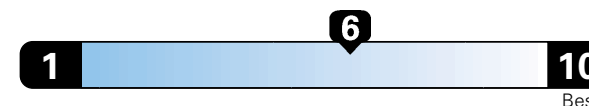

Fuel Economy and Environment

Gasoline Vehicle

Fuel Economy These estimates reflect new EPA methods beginning with 2017 models.
27 MPG
combined city/hwy
24 city 33 highway
3.7 gallons per 100 miles

Midsized cars range from 12 to 136 MPGe.
The best vehicle rates 136 MPGe.

You spend
$1,500
in fuel costs
over 5 years
compared to the
average new vehicle.

Annual fuel cost
$1,800

Fuel Economy & Greenhouse Gas Rating (tailpipe only)