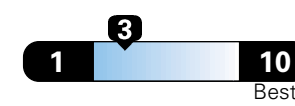

Smog Rating (tailpipe only)

This vehicle emits 330 grams CO2 per mile. The best emits 0 grams per mile (tailpipe only). Producing and distributing fuel also creates emissions; learn more at fuelconomy.gov.

Actual results will vary for many reasons, including driving conditions and how you drive and maintain your vehicle. The average new vehicle gets 27 MPG and cost $7,500 to fuel over 5 years. Cost estimates are based on 15,000 miles per year at $3.25 per gallon. MPGe is miles per gasoline gallon equivalent. Vehicle emissions are a significant cause of climate change and smog.

fuelconomy.gov

Calculate personalized estimates and compare vehicles