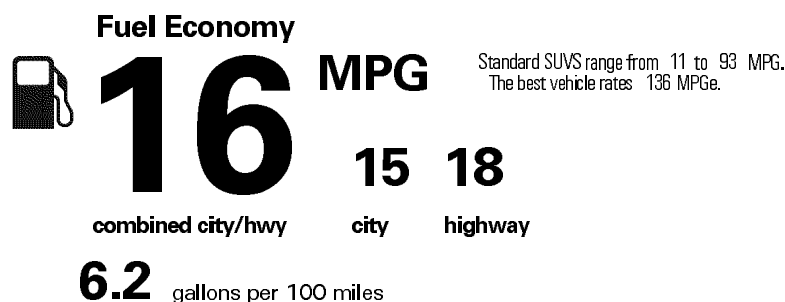

MANUFACTURER'S SUGGESTED RETAIL PRICE

- ** Blind Spot Monitor with Rear Cross-Traffic Alert power retracting/auto-dimming outer mirrors 800.00
- ** Headlamp washers 100.00
- ** Premium Package w/Captain's Chairs 18" split-six spoke alloy wheels, LED foglamps, rain-sensing wipers, windshield deicer, Intuitive Parking Assist, Navigation Package, leather-trimmed seats, Mahogany wood trim, heated/ventilated front seats, heated 2nd row tilt/slide captain's chairs, 3-zone automatic climate control 4,770.00
- ** Cargo-area tonneau cover 150.00
- ** Mahogany wood & leather-trimmed steering wheel and shift knob 310.00
- ** Cargo Net/Cargo Mat/Wheel Locks & Key Gloves 260.00
- ** Exhaust Tip 129.00
- ** Tow Hitch with Ball Mount 654.00

\$52,155.00

Not Original - Copy

Created on 2018-03-23 06:45:54 (UTC)

EPA DOT Fuel Economy and Environment

Gasoline Vehicle

You spend \$6,250 more in fuel costs over 5 years compared to the average new vehicle.