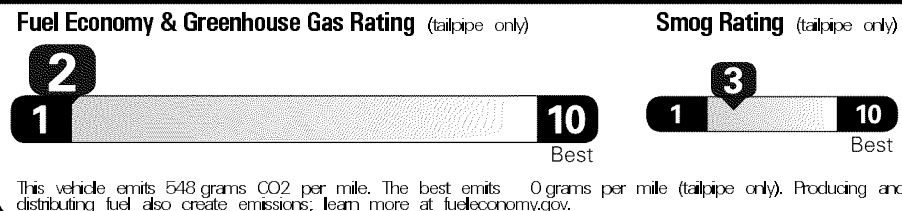

You spend $6,250 more in fuel costs over 5 years compared to the average new vehicle.

Annual fuel cost $2,600