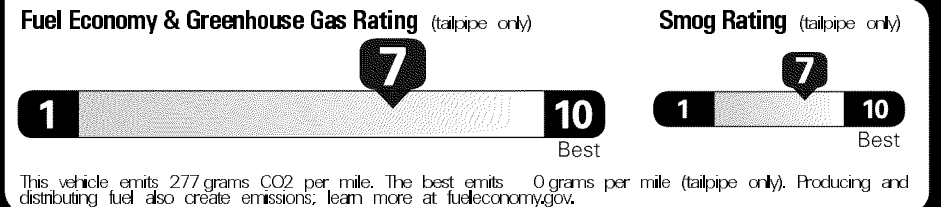

EXTERIOR

- 18" Black Machined-Finish Alloy Wheels with P235/45R18 Tires
- Bi-LED Combination Headlights w/ Auto On/Off Feature
- Daytime Running Lights w/ On/Off Switch
- Color-Keyed Rear Spoiler
- Single Exhaust w/ Dual Chrome Tips
- Color-Keyed Power Outside Mirrors

INTERIOR

- Entune 3.0 Audio w/ Connected Nav Scout GPS Link App & App Suite:7" Tch Screen, 6 Spkrs, Bluetooth, USB, AUX
- Sport Fabric Softex-Trimmed Seats w/ 8-Way Power Driver Seat w/Lumbar Support
- Leather-Trimmed Steering Wheel w/ Audio, Bluetooth Phone & Voice Command Cntrls
- Backup Camera w/Projected Path
- 4.2" TFT Multi-Information Display
- Tire Pressure Monitor System
- Single-Zone Auto Climate Control
- Remote Keyless Entry System
- ***Full Tank of Gas***

MANUFACTURER'S SUGGESTED RETAIL PRICE $25,200.00

OPTIONAL EQUIPMENT

FE	50 State Emissions	
2T.	All Weather Floor Liners/Cargo Tray	254.00
D5.	Door Edge Guard	125.00
EF.	Rear Bumper Applique	69.00

EPA DOT Fuel Economy and Environment

Gasoline Vehicle

Fuel Economy
32 MPG Midsized Cars range from 14 to 136 MPG. The best vehicle rates 136 MPGe.
28 39
combined city/hwy city highway
3.1 gallons per 100 miles

You save $1,250
in fuel costs over 5 years compared to the average new vehicle.

Annual fuel Cost
$1,100

Actual results will vary for many reasons, including driving conditions and how you drive and maintain your vehicle. The average new vehicle gets 27 MPG and costs $6,750 to fuel over 5 years. Cost estimates are based on 15,000 miles per year at $2.40 per gallon. MPGe is miles per gasoline gallon equivalent. Vehicle emissions are a significant cause of climate change and smog.

fuelconomy.gov
Calculate personalized estimates and compare vehicles

TOTAL $26,543.00

The New Vehicle Limited Warranty provides 3-year/36,000 mile basic coverage, 5-year/60,000 mile powertrain coverage, plus 5-year/unlimited mile corrosion perforation coverage. See Warranty and Maintenance Guide for details. An extended service contract may be available for the vehicle. Ask dealer for details. Manufacturer's suggested retail price includes manufacturer's recommended pre-delivery service. Gasoline, license and title fees, applicable federal, state and local taxes and dealer and distributor installed options and accessories are not included in the manufacturer's suggested retail price.

ToyotaCare, which covers normal factory scheduled maintenance for two years or 25,000 miles, whichever occurs first, is included as part of the sales price of the vehicle for qualifying buyers. See participating dealer for eligibility and coverage details.

Delivered by Truck to: 04033
CABE TOYOTA LONG BEACH
2849 LONG BEACH BLVD
LONG BEACH CA90806

Original - Copy
Created on 2018-03-30 06:05:58 (UTC)