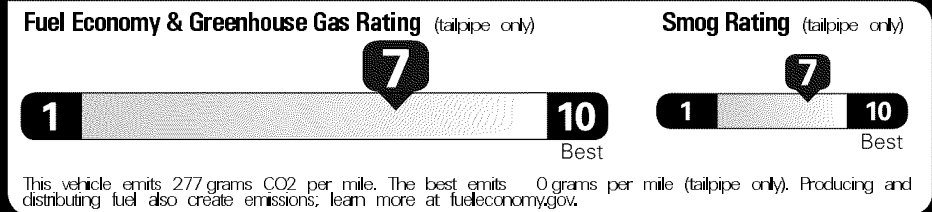

MANUFACTURER'S SUGGESTED RETAIL PRICE $25,350.00

OPTIONAL EQUIPMENT

FE	50 State Emissions	
CP	Convenience Package: Smart Key System, Homelink Universal Transceiver, Auto-Dimming Rearview Mirror with Compass	625.00
BD	Blind Spot Monitor: Blind Spot Monitor with Rear Cross Traffic Alert	600.00
D5.	Door Edge Guard	125.00
Z6.	Preferred Accessory Package	417.00

Original - Copy

Created on 2018-08-31 05:46:38 (UTC)

EPA DOT Fuel Economy and Environment

Gasoline Vehicle

Fuel Economy
32 MPG Midsized Cars range from 14 to 136 MPG. The best vehicle rates 136 MPGe.
28 39
combined city/hwy city highway
3.1 gallons per 100 miles

You save $1,250
in fuel costs over 5 years compared to the average new vehicle.

Annual fuel Cost
$1,100

Actual results will vary for many reasons, including driving conditions and how you drive and maintain your vehicle. The average new vehicle gets 27 MPG and costs $6,750 to fuel over 5 years. Cost estimates are based on 15,000 miles per year at $2.40 per gallon. MPGe is miles per gasoline gallon equivalent. Vehicle emissions are a significant cause of climate change and smog.

fuelconomy.gov
Calculate personalized estimates and compare vehicles

DELIVERY, PROCESSING AND HANDLING FEE 920.00

TOTAL $28,037.00

The New Vehicle Limited Warranty provides 3-year/36,000 mile basic coverage, 5-year/60,000 mile powertrain coverage, plus 5-year/unlimited mile corrosion perforation coverage. See Warranty and Maintenance Guide for details. An extended service contract may be available for the vehicle. Ask dealer for details. Manufacturer's suggested retail price includes manufacturer's recommended pre-delivery service. Gasoline, license and title fees, applicable federal, state and local taxes and dealer and distributor installed options and accessories are not included in the manufacturer's suggested retail price. ToyotaCare, which covers normal factory scheduled maintenance for two years or 25,000 miles, whichever occurs first, is included as part of the sales price of the vehicle for qualifying buyers. See participating dealer for eligibility and coverage details.

Delivered by Truck to: 04388
TOYOTA OF RIVERSIDE
7870 INDIANA AVENUE
RIVERSIDE CA92504