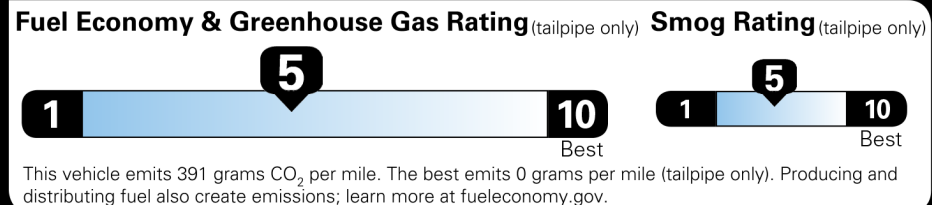

EPA DOT Fuel Economy and Environment

Gasoline Vehicle

Fuel Economy

23 MPG Small SUVs range from 16 to 125 MPG. The best vehicle rates 142 MPGe.

20 city **27** highway

4.3 gallons per 100 miles

You spend $1,250 more in fuel costs over 5 years compared to the average new vehicle.

Annual fuel cost $1,550