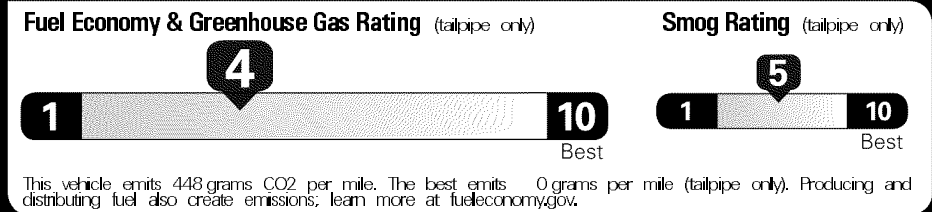

1. **EXTERIOR**
2. Projctr Beam Hdlights w/Blk Bzls & LED DRL
   - 6' Composite Bed w/120V Pwr Outlet
   - Deck Rail System w/4 Adj Tie-Down Cleats
   - Easy Lower, Lockable & Removable Tailgate

1. **INTERIOR**
2. Smrt Key Sys on Dr Door w/Push Btn Strt & Remote Keyless Entry Sys
   - Fabric Trim Seats w/Dr Lumbar Support
   - Lthr Trim Steering Wheel w/Audio Cntrls
   - Pwr Horizontal Rr Window w/Priv Glass
   - Pwr Wndws w/Fr Dr & Pass Auto Up/Dwn and Power Door Locks
   - Entune Prem Audio w/Integ Nav & App Ste 7" Tch Scrn, AM/FM/CD, USB Media Port, 2 USB Chg-Ports, BT Phone/Music, SiriusXM w/3-Month All Access Trial
   - Qi Wireless Charging
   - ***Full Tank of Gas***

MANUFACTURER'S SUGGESTED RETAIL PRICE **$37,225.00**

1. **OPTIONAL EQUIPMENT**
2. FE 50 State Emissions
   - TP Technology Package: 770.00
   - Rear Parking Assist Sonar and Blind Spot Monitor (BSM) and Rear Cross-Traffic Alert (RCTA)

Original - Copy

Created on 2019-03-07 07:36:16 (UTC)

EPA DOT Fuel Economy and Environment

Gasoline Vehicle

Fuel Economy

20 MPG Small Pickups range from 17 to 23 MPG. The best vehicle rates 136 MPGe.

18 22
combined city/hwy city highway

5.0 gallons per 100 miles

You spend $2,500
more in fuel costs over 5 years compared to the average new vehicle.

Annual fuel cost $1,900

Actual results will vary for many reasons, including driving conditions and how you drive and maintain your vehicle. The average new vehicle gets 27 MPG and costs $7,000 to fuel over 5 years. Cost estimates are based on 15,000 miles per year at $2.55 per gallon. MPGe is miles per gasoline gallon equivalent. Vehicle emissions are a significant cause of climate change and smog.

fuelconomy.gov
Calculate personalized estimates and compare vehicles

DELIVERY, PROCESSING AND HANDLING FEE 1,095.00

TOTAL $39,090.00

The New Vehicle Limited Warranty provides 3-year/36,000 mile basic coverage, 5-year/60,000 mile powertrain coverage, plus 5-year/unlimited mile corrosion perforation coverage. See Warranty and Maintenance Guide for details. An extended service contract may be available for the vehicle. Ask dealer for details. Manufacturer's suggested retail price includes manufacturer's recommended pre-delivery service. Gasoline, license and title fees, applicable federal, state and local taxes and dealer and distributor installed options and accessories are not included in the manufacturer's suggested retail price. ToyotaCare, which covers normal factory scheduled maintenance for two years or 25,000 miles, whichever occurs first, is included as part of the sales price of the vehicle for qualifying buyers. See participating dealer for eligibility and coverage details.

Delivered by Truck to: 28024
IRWIN TOYOTA
59 BISSON AVENUE
P.O. BOX 1309
LACONIA, NH 03246