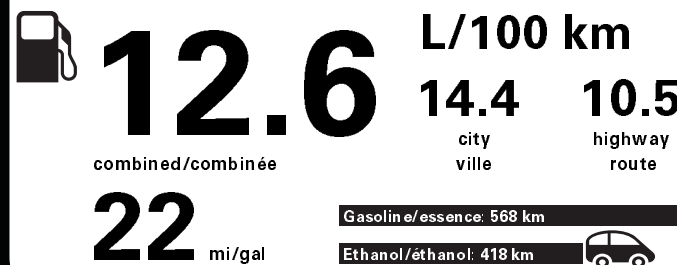

WARRANTY

- 3 YR/60,000 KM BASIC
- 5YEAR/100,000 KM POWERTRAIN
- ROADSIDE ASSISTANCE 24 HR

INCLUDED ON THIS VEHICLE	(MSRP)*
EQUIPMENT GROUP 202A	1,200.00
OPTIONAL EQUIPMENT/OTHER	
2017 MODEL YEAR	
FEDERAL EXCISE TAX	100.00
MAGNETIC	NO CHARGE
6-SPEED AUTO TRANSMISSION	NO CHARGE
TWIN PANEL MOONROOF	1,750.00
SPLSH GUARDS *DLR INSTLD ACCY	390.00
TRAILER TOW PKG CLASS III	500.00
RR BMPR PRTR *DLR INSTLD ACCY	115.00
XLT TECHNOLOGY PACKAGE	1,750.00
.HANDS-FREE, FOOT ACTV LFTGATE	
.BLIND SPOT MONITORING SYS	
.VOICE ACT NAVIGATION SYS	
.REAR INFLATABLE BELTS	
SELECTSHIFT TRANSMISSION	
FLEXIBLE FUEL	
FRONT LICENSE PLATE BRACKET	NO CHARGE

PRICE INFORMATION

BASE PRICE	$41,699.00
TOTAL OPTIONS/OTHER	5,805.00
TOTAL VEHICLE & OPTIONS/OTHER	47,504.00
DESTINATION & DELIVERY	1,690.00

"THIS VEH. NOT INTENDED FOR SALE OR REGISTRATION IN US" RETAIL PRICES EXCLUDE GST/HST

TOTAL MSRP $49,194.00

* MANUFACTURER'S SUGGESTED RETAIL PRICE = MSRP

* NOTE: THIS PRICE HAS BEEN DEVELOPED AS A GUIDE. DEALERS MAY SELL FOR LESS AND ARE NOT UNDER ANY OBLIGATION TO ACCEPT THIS SUGGESTED RETAIL PRICE.

RAMP ONE/ TERMINAL UN	CA64	
RAMP TWO/ TERMINAL DEUX	FINAL ASSEMBLY PLANT/ USINE DE MONTAGE	CHICAGO
METHOD OF TRANSP./ MODE DE TRANSPORT	ITEM #:	B8-S251 O/T 2
CONVOY		HC151 N REC2X 735 001447 03 15 17

Fuel Consumption / Consommation de carburant