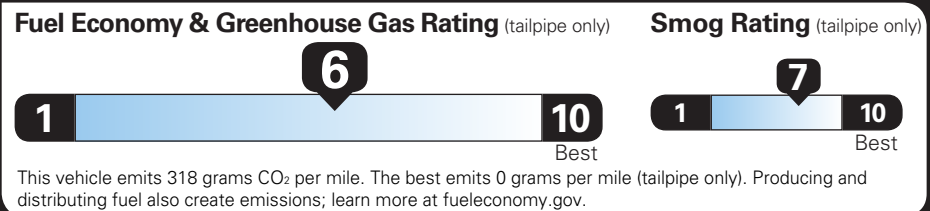

EPA DOT Fuel Economy and Environment

Gasoline Vehicle

Fuel Economy

28 MPG combined city/hwy
26 city
31 highway

3.6 gallons per 100 miles

Small SUVs range from 16 to 125 MPG. The best vehicle rates 141 MPGe.

You save $250 in fuel costs over 5 years compared to the average new vehicle.

Annual fuel cost $1,450