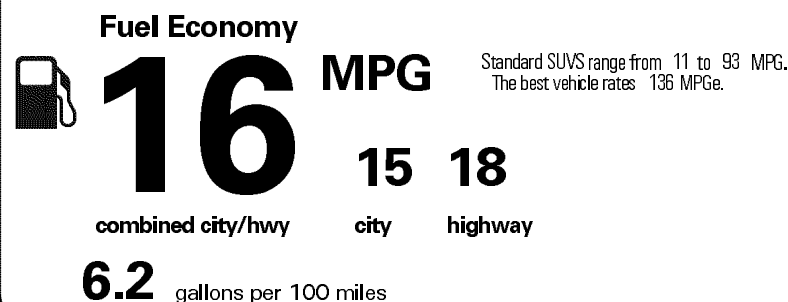

MANUFACTURER'S SUGGESTED RETAIL PRICE

- ** Sport Design Package: 1,950.00
 18" Split-Six-Spoke Alloy Wheels with Gunmetal Metallic Finish; Heated 2nd Row Tilt/Slide Captain's Chairs; Unique Lower Grille Surround, Front and Rear Bumper Spoilers, Chrome Exhaust Tip Chrome Detail Side Mirrors, Scarlet Taillights
- ** Driver Support Package w/Mark Levinson Audio, Pre-Collision System w/Driver Attention Monitor, Dynamic Radar Cruise Control, Lane Departure Alert, Intelligent High-Beam Headlamps, Wide-view Front and Side Monitor, Crawl Control 2,340.00
 (PKG MSRP VALUE OF \$4,340. DISCOUNT OF \$2,000)
- ** All-Weather Floor Liners with Cargo Mat 298.00
- ** Cargo Net/Cargo Mat/Wheel Locks & Key Gloves 260.00

\$63,555.00

Not Original - Copy

on 2018-09-07 06:34:16 (UTC)

EPA DOT Fuel Economy and Environment

Gasoline Vehicle

You spend \$ 7,000

more in fuel costs over 5 years compared to the average new vehicle.

Annual fuel cost \$ 2,800