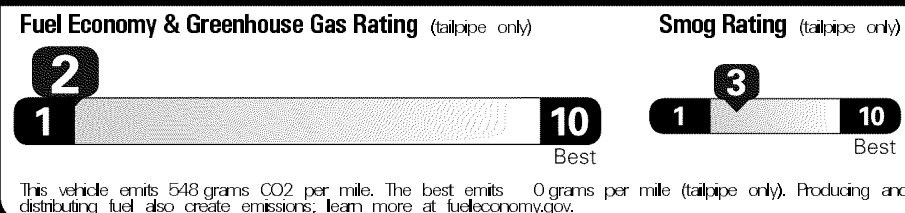

\$63,555.00

Not Original - Copy

on 2018-09-07 06:34:16 (UTC)

EPA DOT Fuel Economy and Environment

Gasoline Vehicle

You spend \$ 7,000

more in fuel costs over 5 years compared to the average new vehicle.

Annual fuel cost \$ 2,800