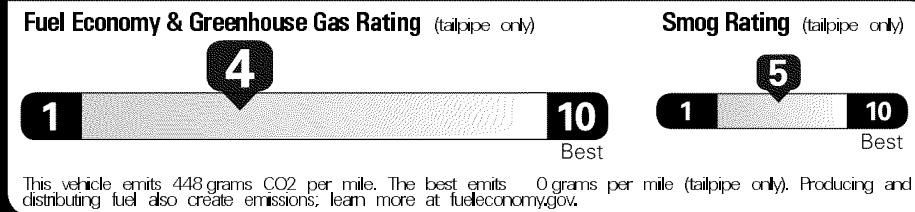

MANUFACTURER'S SUGGESTED RETAIL PRICE **$36,615.00**

OPTIONAL EQUIPMENT

FE	50 State Emissions	
PQ	TRD PREMIUM SPORT PACKAGE (Double Cab A/T): Includes Dual Zone Automatic Climate Control, Leather-Trimmed Seats with Heated Leather Front Seats, Entune Premium JBL Audio with Integrated Navigation and App Suite, Auto-Headlights, and Moonroof	2,890.00
TP	Technology Package: Rear Parking Assist Sonar and Blind Spot Monitor (BSM) and Rear Cross-Traffic Alert (RCTA)	800.00
2T.	All-Weather Flr Liner/Door Sill Protector	248.00
8Q.	Bed Step	300.00
CJ.	Bed Mat	120.00
DK.	Preferred Owner's Portfolio	
E5.	Exhaust Tip	90.00
R2.	5" Oval Tube Step - Black	469.00
TG.	D - Rings	55.00

Not Original - Copy

Created on 2019-04-18 06:14:09 (UTC)

EPA DOT Fuel Economy and Environment

Gasoline Vehicle

Fuel Economy
20 MPG
Small Pickups range from 17 to 23 MPG. The best vehicle rates 136 MPGe.
18 22
combined city/hwy city highway
5.0 gallons per 100 miles

You spend $2,500
more in fuel costs over 5 years compared to the average new vehicle.

Annual fuel Cost
$ 1,900

Actual results will vary for many reasons, including driving conditions and how you drive and maintain your vehicle. The average new vehicle gets 27 MPG and costs $7,000 to fuel over 5 years. Cost estimates are based on 15,000 miles per year at $2.55 per gallon. MPGe is miles per gasoline gallon equivalent. Vehicle emissions are a significant cause of climate change and smog.

fueleconomy.gov
Calculate personalized estimates and compare vehicles

DELIVERY, PROCESSING AND HANDLING FEE 1,095.00

TOTAL $42,682.00

The New Vehicle Limited Warranty provides 3-year/36,000 mile basic coverage, 5-year/60,000 mile powertrain coverage, plus 5-year/unlimited mile corrosion perforation coverage. See Warranty and Maintenance Guide for details. An extended service contract may be available for the vehicle. Ask dealer for details. Manufacturer's suggested retail price includes manufacturer's recommended pre-delivery service. Gasoline, license and title fees, applicable federal, state and local taxes and dealer and distributor installed options and accessories are not included in the manufacturer's suggested retail price.

ToyotaCare, which covers normal factory scheduled maintenance for two years or 25,000 miles, whichever occurs first, is included as part of the sales price of the vehicle for qualifying buyers. See participating dealer for eligibility and coverage details.

Delivered by Truck to: 27020
FINDLAY TOYOTA
7733 EASTGATE RD
HENDERSON NV89011