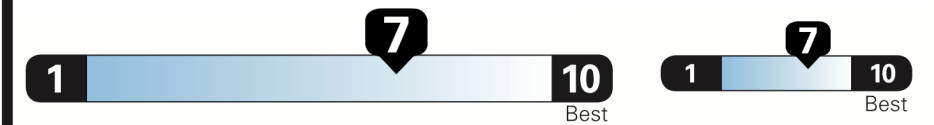

Fuel Economy & Greenhouse Gas Rating (tailpipe only) Smog Rating (tailpipe only)

This vehicle emits 279 grams CO₂ per mile. The best emits 0 grams per mile (tailpipe only). Producing and distributing fuel also create emissions; learn more at fuelconomy.gov.

Actual results will vary for many reasons, including driving conditions and how you drive and maintain your vehicle. The average new vehicle gets 27 MPG and costs $7,500 to fuel over 5 years. Cost estimates are based on 15,000 miles per year at $2.70 per gallon. MPGe is miles per gasoline gallon equivalent. Vehicle emissions are a significant cause of climate change and smog.

fuelconomy.gov
Calculate personalized estimates and compare vehicles

DELIVERY, PROCESSING AND HANDLING FEE 995.00

TOTAL $28,394.00

The New Vehicle Limited Warranty provides 3-year/36,000 mile basic coverage, 5-year/60,000 mile powertrain coverage, plus 5-year/unlimited mile corrosion perforation coverage. See Warranty and Maintenance Guide for details. An extended service contract may be available for the vehicle. Ask dealer for details. Manufacturer's suggested retail price includes manufacturer's recommended pre-delivery service. Gasoline, license and title fees, applicable federal, state and local taxes and dealer and distributor installed options and accessories are not included in the manufacturer's suggested retail price.

ToyotaCare, which covers normal factory scheduled maintenance for two years or 25,000 miles, whichever occurs first, is included as part of the sales price of the vehicle for qualifying buyers. See participating dealer for eligibility and coverage details.

Delivered by Truck to: 04554
JOHN ELWAY'S CROWN TOYOTA
1201 KETTERING DRIVE
ONTARIO CA91761

TML1E2N1S0F0W0