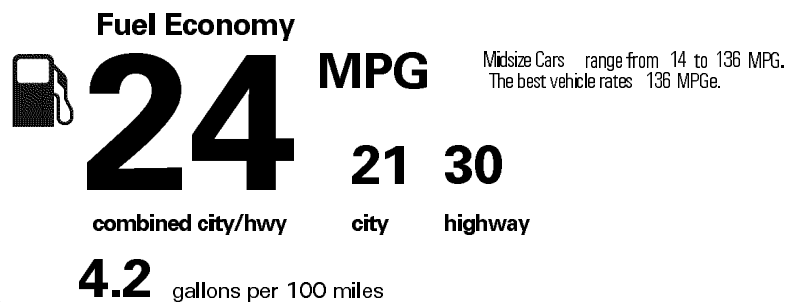

MANUFACTURER'S SUGGESTED RETAIL PRICE

- ** Blind Spot Monitor w/Rear Cross Traffic Alert 500.00
- ** Intuitive Parking Assist 500.00
- ** Premier Package: Heated/ventilated front seats, Lexus Memory System for Driver's Seat, Outside Mirror & Steering Wheel, Power Tilt-and-Telescopic Steering Wheel, Wood Interior Trim, Remote Keyless Entry-Linked Memory, 17" Wheels with Gray Finish 1,480.00
- ** Premier Package Discount -500.00
- ** Trunk Mat/Cargo Net/Whl Locks/Rr Bumper App/Glove 334.00

\$38,950.00

Not Original - Copy

Created on 2018-07-06 05:40:53 (UTC)

EPA DOT Fuel Economy and Environment

Gasoline Vehicle

Annual fuel cost \$1,500

Actual results will vary for many reasons, including driving conditions and how you drive and maintain your vehicle. The average new vehicle gets 27 MPG and costs \$6,750 to fuel over 5 years. Cost estimates are based on 15,000 miles per year at \$2.40 per gallon. MPGe is miles per gasoline gallon equivalent. Vehicle emissions are a significant cause of climate change and smog.