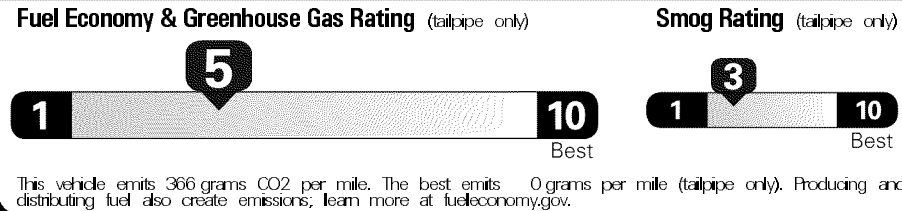

\$38,950.00

Not Original - Copy

Created on 2018-07-06 05:40:53 (UTC)

EPA DOT Fuel Economy and Environment

Gasoline Vehicle

Annual fuel cost \$1,500

Actual results will vary for many reasons, including driving conditions and how you drive and maintain your vehicle. The average new vehicle gets 27 MPG and costs \$6,750 to fuel over 5 years. Cost estimates are based on 15,000 miles per year at \$2.40 per gallon. MPGe is miles per gasoline gallon equivalent. Vehicle emissions are a significant cause of climate change and smog.