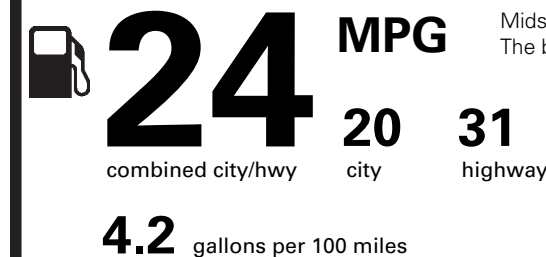

PRICE INFORMATION

BASE PRICE	\$42,500.00
TOTAL OPTIONS/OTHER	1,495.00
TOTAL VEHICLE & OPTIONS/OTHER DESTINATION & DELIVERY	43,995.00
	995.00

EPA DOT Fuel Economy and Environment

Gasoline Vehicle

Fuel Economy