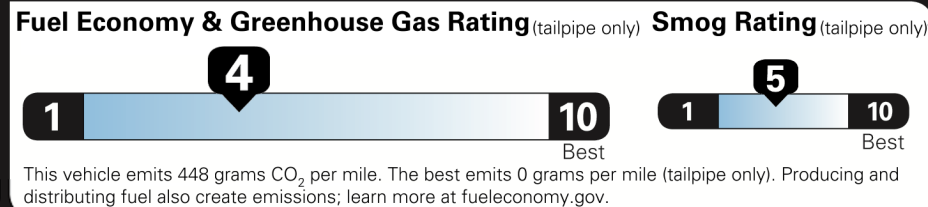

SAFETY & CONVENIENCE
- Toyota Safety Sense P: Pre-Collision Sys w/Pedestrian Detection, Dynamic Radar Cruise Control, Lane Departure Alert Automatic High Beams
- Star Safety System
- Rear Backup Camera
- Safety Connect w/1-Year Trial

EXTERIOR
- 16-in Styled Steel Wheels

INTERIOR
- Fabric-Trimmed Seats
- Power Driver Seat
- Audio - 8-in Touchscreen, 6 Speakers, HandsFree Bluetooth Phone/Music, USB Media Port, USB Charge-Ports, SiriusXM w/3-Month All Access Trial, Android Auto & Apple CarPlay Compatible
- Dual Zone Auto A/C w/ Rear Vents

For Full Product Details:
Please Visit Toyota.com/Tacoma
Full Tank of Gas

MANUFACTURER'S SUGGESTED RETAIL PRICE $35,555.00

OPTIONAL EQUIPMENT

FE	50 State Emissions	
AA	16-in Black Alloy Wheels	
TP	Technology Package: Blind Spot Monitor with Rear Cross Traffic Alert (Requires Colored Keyed Rear Bumper)	600.00
2T	All-Weather Flr Liner/Door Sill Protector	248.00
B5	Bed Light	149.00
E5	Exhaust Tip	90.00
MF	Mudguards	129.00
WL	Wheel Locks (Alloy)	80.00

Not Original - Copy

Created on 2021-08-13 11:53:03 (UTC)

EPA DOT Fuel Economy and Environment

Gasoline Vehicle

Fuel Economy
20 MPG
Small Pickups range from 17 to 23 MPG. The best vehicle rates 141 MPGe.
18 city 22 highway
5 gallons per 100 miles

You spend $2,500 more in fuel costs over 5 years compared to the average new vehicle.

Annual fuel cost $2,000

Actual results will vary for many reasons, including driving conditions and how you drive and maintain your vehicle. The average new vehicle gets 27 MPG and costs $7,500 to fuel over 5 years. Cost estimates are based on 15,000 miles per year at $2.70 per gallon. MPGe is miles per gasoline gallon equivalent. Vehicle emissions are a significant cause of climate change and smog.

fuel economy.gov
Calculate personalized estimates and compare vehicles

DELIVERY, PROCESSING AND HANDLING FEE 1,175.00

TOTAL $38,026.00

The New Vehicle Limited Warranty provides 3-year/36,000 mile basic coverage, 5-year/60,000 mile powertrain coverage, plus 5-year/unlimited mile corrosion perforation coverage. See Warranty and Maintenance Guide for details. An extended service contract may be available for the vehicle. Ask dealer for details. Manufacturer's suggested retail price includes manufacturer's recommended pre-delivery service. Gasoline, license and title fees, applicable federal, state and local taxes and dealer and distributor installed options and accessories are not included in the manufacturer's suggested retail price.

ToyotaCare, which covers normal factory scheduled maintenance for two years or 25,000 miles, whichever occurs first, is included as part of the sales price of the vehicle for qualifying buyers. See participating dealer for eligibility and coverage details.

Delivered by Truck to: 04061
TOYOTA OF SAN BERNARDINO
650 AUTO CENTER DRIVE
SAN BERNARDINO CA92408

TML2E2N1S0F0W0