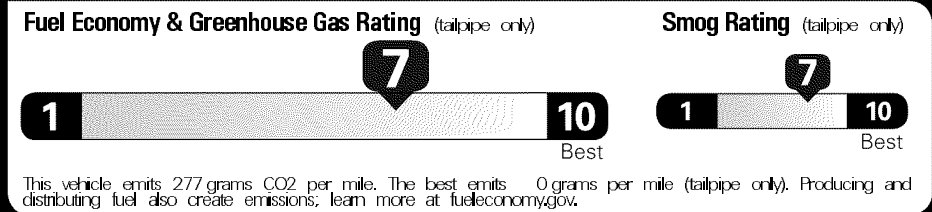

1. **EXTERIOR**
2. 17" Alloy Wheels with P215/55R17 Tires
   - Bi-LED Combination Headlights w/ Auto On/Off Feature
   - Daytime Running Lights w/ On/Off Switch
   - Color-Keyed Power Outside Mirrors

1. **INTERIOR**
2. Entune 3.0 Audio w/ Connected Nav Scout GPS Link App and App Suite: 7" Touch Screen, 6 Spkr, Bluetooth, USB, AUX
   - 8-Way Power Driver Seat w/Lumbar Support
   - Steering Wheel w/ Audio and Bluetooth Hands-Free Phone & Voice Command Cntrls
   - Backup Camera w/Projected Path
   - 4.2" TFT Multi-Information Display
   - Remote Keyless Entry System

Full Tank of Gas

MANUFACTURER'S SUGGESTED RETAIL PRICE $24,150.00

1. **OPTIONAL EQUIPMENT**
2. FE 50 State Emissions
   - CF. Carpet /Trunk Mat Set 224.00
   - EF. Rear Bumper Applique 69.00

Original - Copy

Created on 2018-07-10 05:27:13 (UTC)

EPA DOT Fuel Economy and Environment

Gasoline Vehicle

Fuel Economy
32 MPG
Midsize Cars range from 14 to 136 MPG. The best vehicle rates 136 MPGe.
28 39
combined city/hwy city highway
3.1 gallons per 100 miles

You save $1,250
in fuel costs over 5 years compared to the average new vehicle.

Annual fuel Cost
$1,100

Actual results will vary for many reasons, including driving conditions and how you drive and maintain your vehicle. The average new vehicle gets 27 MPG and costs $6,750 to fuel over 5 years. Cost estimates are based on 15,000 miles per year at $2.40 per gallon. MPGe is miles per gasoline gallon equivalent. Vehicle emissions are a significant cause of climate change and smog.

fuelconomy.gov
Calculate personalized estimates and compare vehicles

DELIVERY, PROCESSING AND HANDLING FEE 920.00

TOTAL $25,363.00

The New Vehicle Limited Warranty provides 3-year/36,000 mile basic coverage, 5-year/60,000 mile powertrain coverage, plus 5-year/unlimited mile corrosion perforation coverage. See Warranty and Maintenance Guide for details. An extended service contract may be available for the vehicle. Ask dealer for details. Manufacturer's suggested retail price includes manufacturer's recommended pre-delivery service. Gasoline, license and title fees, applicable federal, state and local taxes and dealer and distributor installed options and accessories are not included in the manufacturer's suggested retail price.

ToyotaCare, which covers normal factory scheduled maintenance for two years or 25,000 miles, whichever occurs first, is included as part of the sales price of the vehicle for qualifying buyers. See participating dealer for eligibility and coverage details.

Delivered by Truck to: 02055
FINDLAY TOYOTA PRESCOTT
3200 WILLOW CREEK RD
PRESCOTT AZ86301