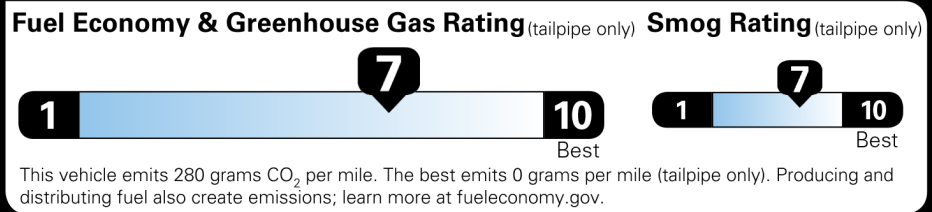

Actual results will vary for many reasons, including driving conditions and how you drive and maintain your vehicle. The average new vehicle gets 27 MPG and costs $6,500 to fuel over 5 years. Cost estimates are based on 15,000 miles per year at $2.35 per gallon. MPGe is miles per gasoline gallon equivalent. Vehicle emissions are a significant cause of climate change and smog.

fuel economy.gov
Calculate personalized estimates and compare vehicles

DELIVERY, PROCESSING AND HANDLING FEE 1,025.00

TOTAL $27,960.00

The New Vehicle Limited Warranty provides 3-year/36,000 mile basic coverage, 5-year/60,000 mile powertrain coverage, plus 5-year/unlimited mile corrosion perforation coverage. See Warranty and Maintenance Guide for details. An extended service contract may be available for the vehicle. Ask dealer for details. Manufacturer's suggested retail price includes manufacturer's recommended pre-delivery service. Gasoline, license and title fees, applicable federal, state and local taxes and dealer and distributor installed options and accessories are not included in the manufacturer's suggested retail price.

ToyotaCare, which covers normal factory scheduled maintenance for two years or 25,000 miles, whichever occurs first, is included as part of the sales price of the vehicle for qualifying buyers. See participating dealer for eligibility and coverage details.

Dealer Name / Address: 42095 FRED HAAS TOYOTA WORLD 20400 INTERSTATE 45 NORTH SPRING TX77373

Delivered by Truck to: 36973 ENTERPRISE RAC 20765 SW GERDA LN SHERWOOD OR97140

TML3E2N1S0F0W0