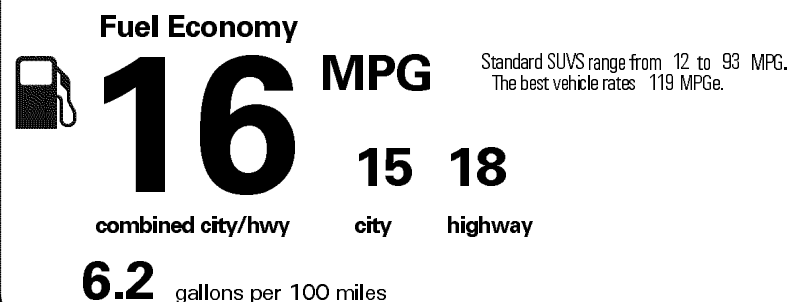

MANUFACTURER'S SUGGESTED RETAIL PRICE

- ** Blind Spot Monitor with Rear Cross-Traffic Alert power retracting/auto-dimming outer mirrors 800.00
- ** Headlamp washers 100.00
- ** Premium Package: 4,445.00
 18" split-six spoke alloy wheels, LED foglamps, rain-sensing wipers, windshield deicer, Intuitive Parking Assist, Navigation Package, Leather-trimmed seats, Mahogany wood trim, heated/ventilated front seats, heated outboard 2nd row seats, 3-zone automatic climate control
- ** Mahogany wood & leather-trimmed steering wheel and shift knob 310.00
- ** Cargo Mat / Cargo Net / Wheel Locks / Key Gloves 260.00
- ** Exhaust Tip 129.00

\$51,680.00

Not Original - Copy

Created on 2017-06-16 07:30:37 (UTC)

EPA DOT Fuel Economy and Environment

Gasoline Vehicle

You spend \$6,000 more in fuel costs over 5 years compared to the average new vehicle.