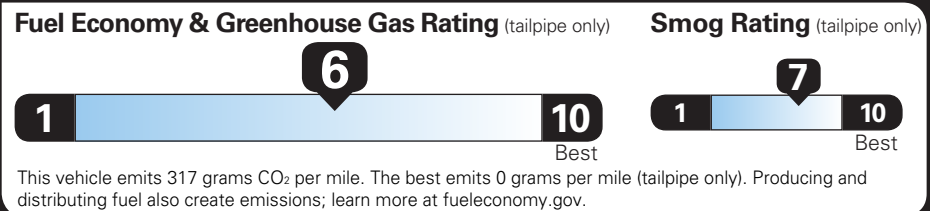

EPA DOT Fuel Economy and Environment

Gasoline Vehicle

Fuel Economy EQUINOX FWD

Small SUVs range from 14 to 123 MPG. The best vehicle rates 132 MPGe.

28 MPG combined city/hwy

26 MPG city

31 MPG highway

3.6 gallons per 100 miles

You save **$0** in fuel costs over 5 years compared to the average new vehicle.

Annual fuel cost **$1,600**