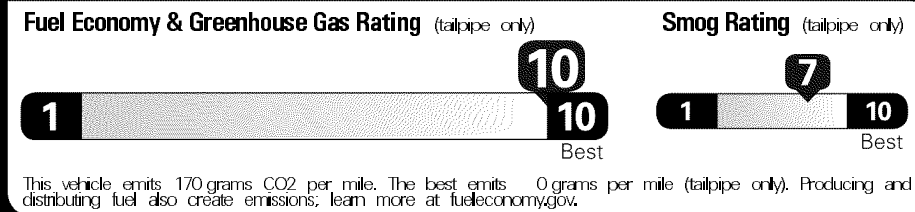

SAFETY & CONVENIENCE

- Toyota Safety Sense P: Pre-Collision Sys w/Pedestrian Detection, Full-Speed Range Dynamic Radar Cruise Control, Lane Departure Alert w/Steering Assist, Automatic High Beams
- Star Safety System: VSC, TRAC, ABS, Elect Brake-Force Distribution, Brake Assist(BA) & Smart Stop Technology (SST)
- Backup Camera

EXTERIOR

- 16" Steel Wheels w/P205/65R16 tires
- Bi-LED Combination Headlights w/Auto On/Off Feature
- LED DRLs w/On/Off Feature

INTERIOR

- Audio - 7" Touch Screen, 6 Speakers, HandsFree Bluetooth Phone/Music, USB Media Port, 2 USB Charge-Ports
- SiriusXM w/3-Month All Access Trial
- Android Auto & Apple CarPlay Compatible
- 4.2" TFT Multi-Information Display
- Fabric Trimmed Seats w/8-Way Power Driver Seat w/Lumbar Support
- Dual-Zone Auto Climate Control
- Smart Key System w/Push Button Start

MANUFACTURER'S SUGGESTED RETAIL PRICE $28,250.00

OPTIONAL EQUIPMENT

- FE 50 State Emissions
- CF. Carpet /Trunk Mat Set 259.00
- EF. Rear Bumper Applique 69.00

Original - Copy

Created on 2019-12-27 05:57:34 (UTC)

Full Tank of Gas

EPA DOT Fuel Economy and Environment

Gasoline Vehicle

Fuel Economy
52 MPG   Midsize Cars range from 12 to 136 MPG. The best vehicle rates 136 MPGe.
51 53
combined city/hwy   city   highway
1.9 gallons per 100 miles

You save $3,500
in fuel costs over 5 years compared to the average new vehicle.

Annual fuel cost $800

Actual results will vary for many reasons, including driving conditions and how you drive and maintain your vehicle. The average new vehicle gets 27 MPG and costs $7,500 to fuel over 5 years. Cost estimates are based on 15,000 miles per year at $2.70 per gallon. MPGe is miles per gasoline gallon equivalent. Vehicle emissions are a significant cause of climate change and smog.

fuelconomy.gov
Calculate personalized estimates and compare vehicles

DELIVERY, PROCESSING AND HANDLING FEE 955.00

TOTAL $29,533.00

The New Vehicle Limited Warranty provides 3-year/36,000 mile basic coverage, 5-year/60,000 mile powertrain coverage, 5-year/unlimited mile corrosion perforation coverage, 8-year/100,000 mile coverage for specific Hybrid components and 10-year/150,000 mile coverage for the Hybrid Battery. Some components may have longer coverage under California emissions warranty (applicable in CA, CT, DE, ME, MD, MA, NJ, NY, OR, PA, RI, VT, WA, District of Columbia). See Warranty and Maintenance Guide for details. An extended service contract may be available for the vehicle. Ask dealer for details. Manufacturer's suggested retail includes manufacturer's recommended pre-delivery service. Gasoline, license and title fees, applicable federal, state and local taxes and dealer and distributor installed options and accessories are not included in the manufacturer's suggested retail price. ToyotaCare, which covers normal factory scheduled maintenance for two years or 25,000 miles, whichever occurs first, is included as part of the sales price of the vehicle for qualifying buyers. See participating dealer for eligibility and coverage details.

Delivered by Truck to: 04018
CLAREMONT TOYOTA
601 AUTO CENTER DRIVE
CLAREMONT CA91711